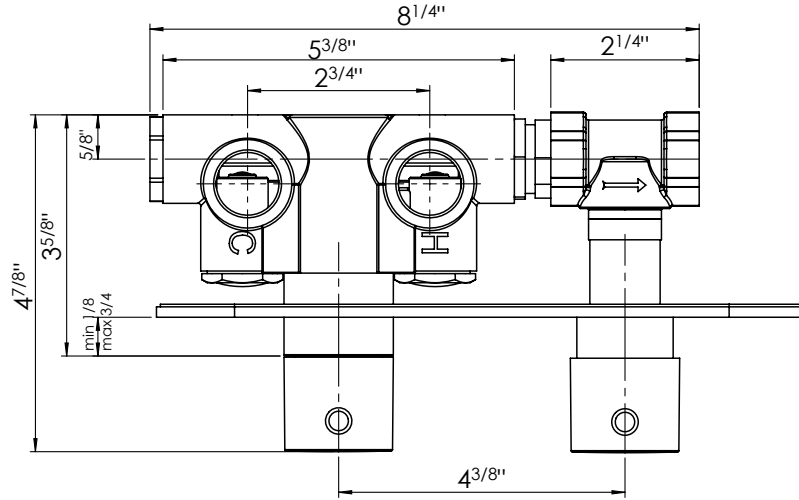

| | |
|-----------------------------|------------|
| 10" Showerhead | CASH10-RD |
| Round 16" wall arm | CASA16-RD |
| Vertical Thermostatic Rough | CALVRV-1 |
| Round Thermostatic trim | CALVTV-RD |
| Round Tub spout | CASPOUT-RD |

- Showerhead flow rate: 8.5L/min @60psi
- Valve flow rate: 45L/min @ 60psi
- 1/2" inlet
- Individual & Dual Functions

AVAILABLE FINISHES

PC  CHROME

MB  MATTE BLACK

Round 10" showerhead
Anti-Calcium Nipples
Flow rate: 8.5L/min

FEATURES

- 1/2" Thermostatic trim
- 2 way diverter and dual function
- Requires Rough-in Valve CALVRV-1

AVAILABLE FINISHES

PC  CHROME

MB  MATTE BLACK

- Thermostatic Cartridge: P0000000446
- Diverter Cartridge: P0000305006