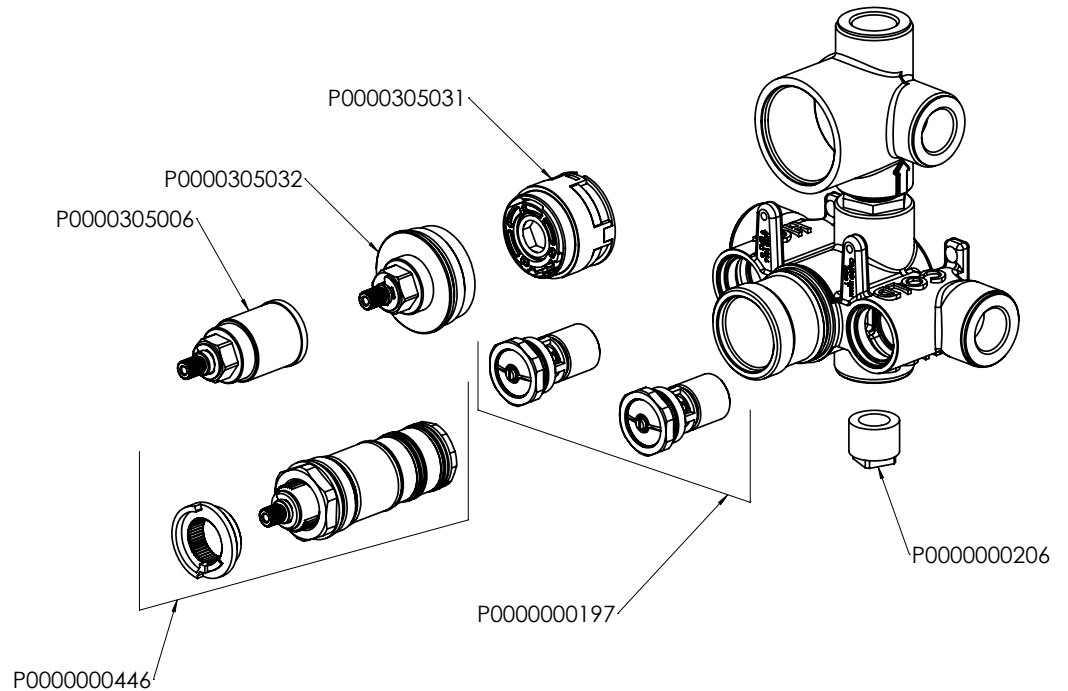

| | |
|-----------------------------|------------|
| 10" Showerhead | CASH10-RD |
| Round 16" wall arm | CASA16-RD |
| Vertical Thermostatic Rough | CALVRV-1 |
| Round Thermostatic trim | CALVTV-RD |
| Round Tub spout | CASPOUT-RD |

- Showerhead flow rate: 8.5L/min @60psi
- Valve flow rate: 45L/min @ 60psi
- 1/2" inlet
- Individual & Dual Functions

AVAILABLE FINISHES

PC  CHROME

MB  MATTE BLACK

Round 10" showerhead
Anti-Calcium Nipples
Flow rate: 8.5L/min

FEATURES

- 1/2" Thermostatic trim
- 2 way diverter and dual function
- Requires Rough-in Valve CALVRV-1

AVAILABLE FINISHES

PC  CHROME

MB  MATTE BLACK

- Thermostatic Cartridge: P0000000446
- Diverter Cartridge: P0000305006