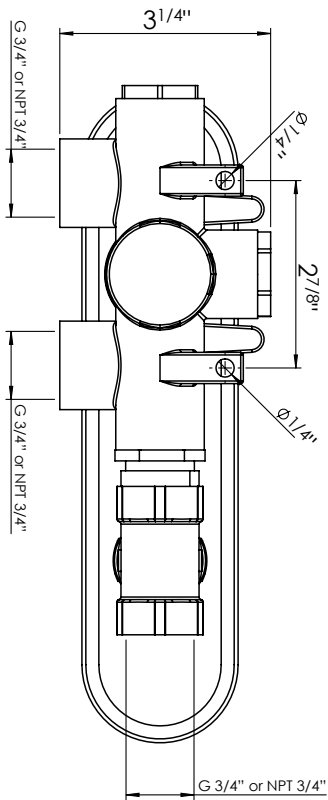

| | |
|-----------------------------|------------|
| 10" Showerhead | CASH10-RD |
| Round 16" wall arm | CASA16-RD |
| Vertical Thermostatic Rough | CALVRV-1 |
| Round Thermostatic trim | CALVTV-RD |
| Round Tub spout | CASPOUT-RD |

- Showerhead flow rate: 8.5L/min @60psi
- Valve flow rate: 45L/min @ 60psi
- 1/2" inlet
- Individual & Dual Functions

AVAILABLE FINISHES

PC  CHROME

MB  MATTE BLACK

Round 10" showerhead
Anti-Calcium Nipples
Flow rate: 8.5L/min

FEATURES

- 1/2" Thermostatic trim
- 2 way diverter and dual function
- Requires Rough-in Valve CALVRV-1

AVAILABLE FINISHES

PC  CHROME

MB  MATTE BLACK

- Thermostatic Cartridge: P0000000446
- Diverter Cartridge: P0000305006