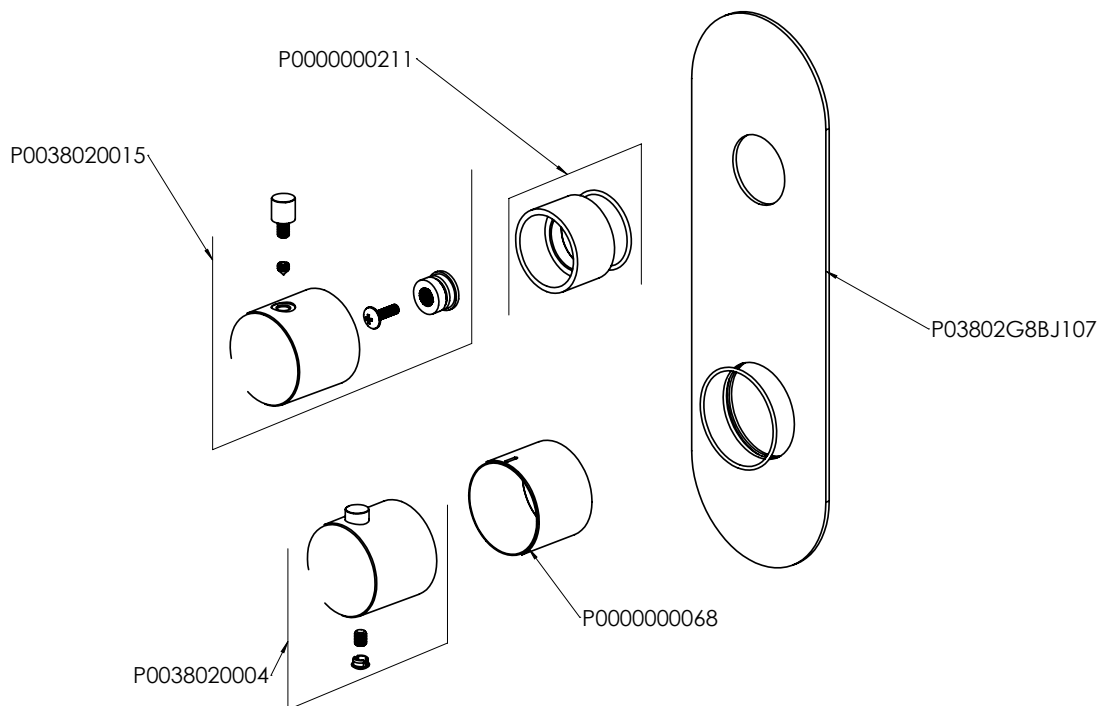

| | |
|-----------------------------|------------|
| 10" Showerhead | CASH10-RD |
| Round 16" wall arm | CASA16-RD |
| Vertical Thermostatic Rough | CALVRV-1 |
| Round Thermostatic trim | CALVTV-RD |
| Round Tub spout | CASPOUT-RD |

- Showerhead flow rate: 8.5L/min @60psi
- Valve flow rate: 45L/min @ 60psi
- 1/2" inlet
- Individual & Dual Functions

AVAILABLE FINISHES

PC  CHROME

MB  MATTE BLACK

Round 10" showerhead
Anti-Calcium Nipples
Flow rate: 8.5L/min

FEATURES

- 1/2" Thermostatic trim
- 2 way diverter and dual function
- Requires Rough-in Valve CALVRV-1

AVAILABLE FINISHES

PC  CHROME

MB  MATTE BLACK

- Thermostatic Cartridge: P0000000446
- Diverter Cartridge: P0000305006