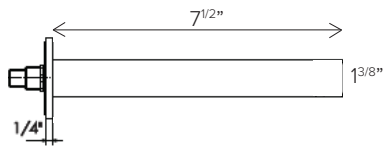

AVAILABLE FINISHES

- PC CHROME
- MB MATTE BLACK
- BG BRUSHED GOLD
- BN BRUSHED NICKEL