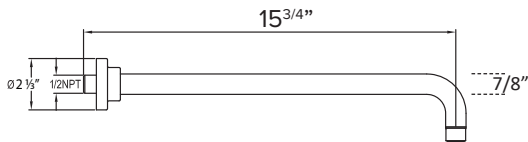

AVAILABLE FINISHES

- PC CHROME
- MB MATTE BLACK
- BG BRUSHED GOLD
- BN BRUSHED NICKEL