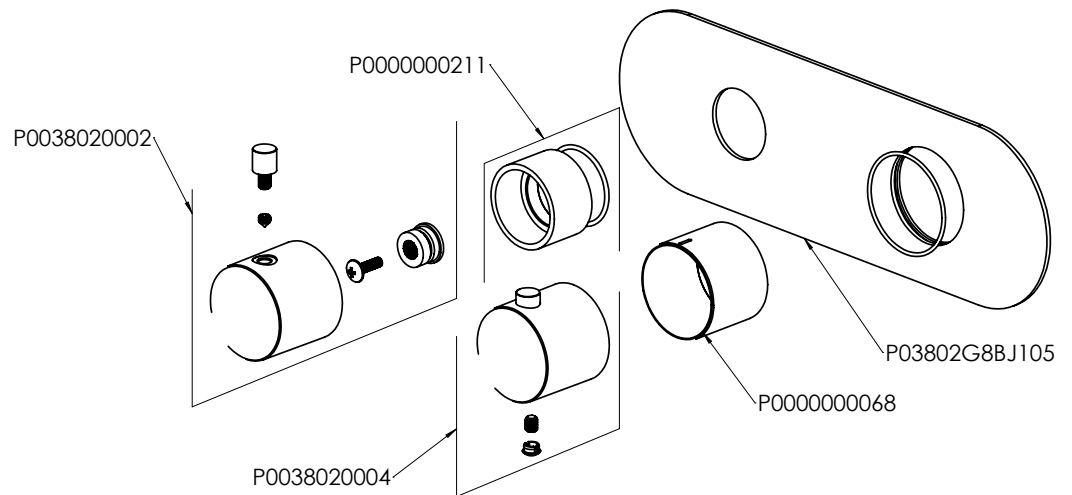

10" Showerhead	CASH10-RD
Round 8" ceiling arm	CASAC8-RD
Horizontal Thermostatic Rough	CALVRH-1
Round Thermostatic trim	CALVTH-RD
Round Tub spout	CASPOUT-RD

- Showerhead flow rate: 8.5L/min @60psi
- Valve flow rate: 45L/min @ 60psi
- 1/2" inlet
- Individual & Dual Functions

AVAILABLE FINISHES

PC  CHROME

MB  MATTE BLACK

Round 10" showerhead
Anti-Calcium Nipples
Flow rate: 8.5L/min

AVAILABLE FINISHES

- PC  CHROME
- MB  MATTE BLACK
- BG  BRUSHED GOLD
- BN  BRUSHED NICKEL

FEATURES

- Material: 304 Stainless Steel
- Available in 4" and 8" lengths
- Spout thickness: 0.8mm
- Connector: 1/2NPT female adapter to wall

AVAILABLE FINISHES

- PC  CHROME
- MB  MATTE BLACK
- BG  BRUSHED GOLD
- BN  BRUSHED NICKEL

AVAILABLE FINISHES

- PC  CHROME
- MB  MATTE BLACK
- BG  BRUSHED GOLD
- BN  BRUSHED NICKEL

FEATURES

- 1/2" Thermostatic trim
- 2 way diverter and dual function
- Requires Rough-in Valve CALVRH-1

AVAILABLE FINISHES