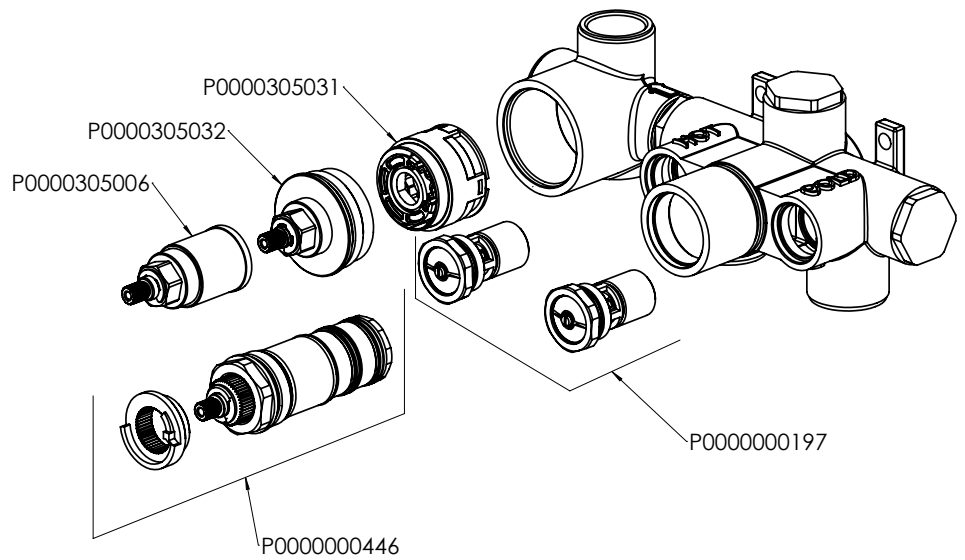

- Thermostatic Cartridge: P0000000446
- Diverter Cartridge: P0000305006