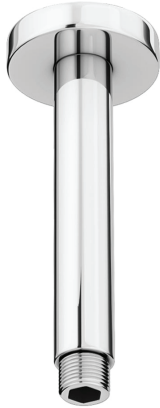

10" Showerhead	CASH10-RD
Round 8" ceiling arm	CASAC8-RD
Horizontal Thermostatic Rough	CALVRH-1
Round Thermostatic trim	CALVTH-RD
Round Tub spout	CASPOUT-RD

- Showerhead flow rate: 8.5L/min @60psi
- Valve flow rate: 45L/min @ 60psi
- 1/2" inlet
- Individual & Dual Functions

AVAILABLE FINISHES

PC  CHROME

MB  MATTE BLACK

Round 10" showerhead
Anti-Calcium Nipples
Flow rate: 8.5L/min

AVAILABLE FINISHES

- PC  CHROME
- MB  MATTE BLACK
- BG  BRUSHED GOLD
- BN  BRUSHED NICKEL

FEATURES

- Material: 304 Stainless Steel
- Available in 4" and 8" lengths
- Spout thickness: 0.8mm
- Connector: 1/2NPT female adapter to wall

AVAILABLE FINISHES

- PC  CHROME
- MB  MATTE BLACK
- BG  BRUSHED GOLD
- BN  BRUSHED NICKEL

AVAILABLE FINISHES

- PC  CHROME
- MB  MATTE BLACK
- BG  BRUSHED GOLD
- BN  BRUSHED NICKEL

FEATURES

- 1/2" Thermostatic trim
- 2 way diverter and dual function
- Requires Rough-in Valve CALVRH-1

AVAILABLE FINISHES