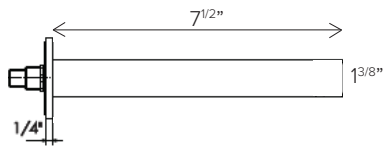

10" Showerhead	CASH10-RD
Round 8" ceiling arm	CASAC8-RD
Horizontal Thermostatic Rough	CALVRH-1
Round Thermostatic trim	CALVTH-RD
Round Tub spout	CASPOUT-RD

- Showerhead flow rate: 8.5L/min @60psi
- Valve flow rate: 45L/min @ 60psi
- 1/2" inlet
- Individual & Dual Functions

AVAILABLE FINISHES

PC  CHROME

MB  MATTE BLACK

Round 10" showerhead
Anti-Calcium Nipples
Flow rate: 8.5L/min

AVAILABLE FINISHES

- PC  CHROME
- MB  MATTE BLACK
- BG  BRUSHED GOLD
- BN  BRUSHED NICKEL

FEATURES

- Material: 304 Stainless Steel
- Available in 4" and 8" lengths
- Spout thickness: 0.8mm
- Connector: 1/2NPT female adapter to wall

AVAILABLE FINISHES

- PC  CHROME
- MB  MATTE BLACK
- BG  BRUSHED GOLD
- BN  BRUSHED NICKEL