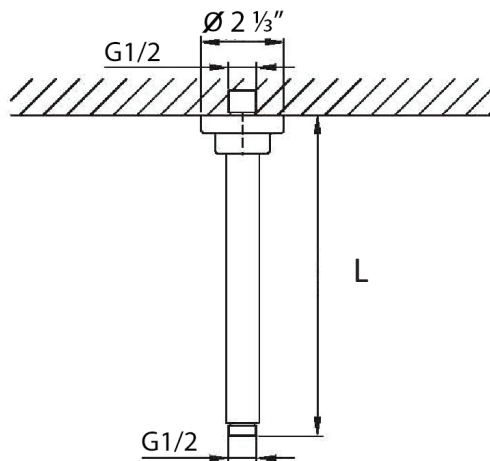

10" Showerhead	CASH10-RD
Round 8" ceiling arm	CASAC8-RD
Horizontal Thermostatic Rough	CALVRH-1
Round Thermostatic trim	CALVTH-RD
Round Tub spout	CASPOUT-RD

- Showerhead flow rate: 8.5L/min @60psi
- Valve flow rate: 45L/min @ 60psi
- 1/2" inlet
- Individual & Dual Functions

AVAILABLE FINISHES

PC  CHROME

MB  MATTE BLACK

Round 10" showerhead
Anti-Calcium Nipples
Flow rate: 8.5L/min

AVAILABLE FINISHES

- PC  CHROME
- MB  MATTE BLACK
- BG  BRUSHED GOLD
- BN  BRUSHED NICKEL

FEATURES

- Material: 304 Stainless Steel
- Available in 4" and 8" lengths
- Spout thickness: 0.8mm
- Connector: 1/2NPT female adapter to wall

AVAILABLE FINISHES

- PC  CHROME
- MB  MATTE BLACK
- BG  BRUSHED GOLD
- BN  BRUSHED NICKEL