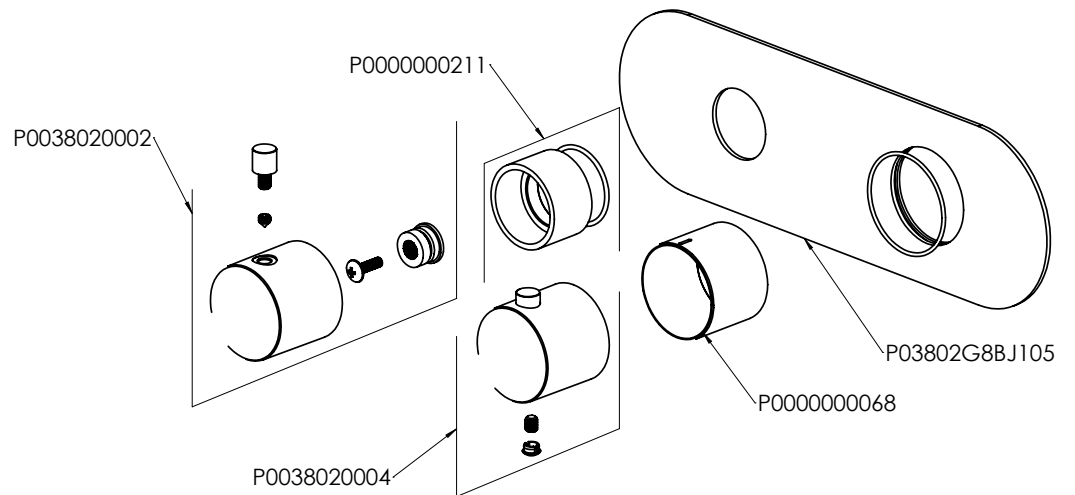

10" Showerhead	CASH10-RD
Round 16" wall arm	CASA16-RD
Horizontal Thermostatic Rough	CALVRH-1
Round Thermostatic trim	CALVTH-RD
Round Tub spout	CASPOUT-RD

- Showerhead flow rate: 8.5L/min @60psi
- Valve flow rate: 45L/min @ 60psi
- 1/2" inlet
- Individual & Dual Functions

AVAILABLE FINISHES

PC  CHROME

MB  MATTE BLACK

Round 10" showerhead
Anti-Calcium Nipples
Flow rate: 8.5L/min

AVAILABLE FINISHES

- PC  CHROME
- MB  MATTE BLACK
- BG  BRUSHED GOLD
- BN  BRUSHED NICKEL

AVAILABLE FINISHES

- PC  CHROME
- MB  MATTE BLACK
- BG  BRUSHED GOLD
- BN  BRUSHED NICKEL

AVAILABLE FINISHES

- PC  CHROME
- MB  MATTE BLACK
- BG  BRUSHED GOLD
- BN  BRUSHED NICKEL

FEATURES

- 1/2" Thermostatic trim
- 2 way diverter and dual function
- Requires Rough-in Valve CALVRH-1