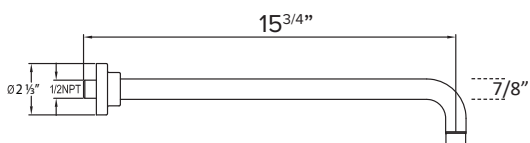

10" Showerhead	CASH10-RD
Round 16" wall arm	CASA16-RD
Horizontal Thermostatic Rough	CALVRH-1
Round Thermostatic trim	CALVTH-RD
Round Tub spout	CASPOUT-RD

- Showerhead flow rate: 8.5L/min @60psi
- Valve flow rate: 45L/min @ 60psi
- 1/2" inlet
- Individual & Dual Functions

AVAILABLE FINISHES

PC  CHROME

MB  MATTE BLACK

Round 10" showerhead
Anti-Calcium Nipples
Flow rate: 8.5L/min

AVAILABLE FINISHES

- PC  CHROME
- MB  MATTE BLACK
- BG  BRUSHED GOLD
- BN  BRUSHED NICKEL

AVAILABLE FINISHES

- PC  CHROME
- MB  MATTE BLACK
- BG  BRUSHED GOLD
- BN  BRUSHED NICKEL

AVAILABLE FINISHES

- PC  CHROME
- MB  MATTE BLACK
- BG  BRUSHED GOLD
- BN  BRUSHED NICKEL

FEATURES

- 1/2" Thermostatic trim
- 2 way diverter and dual function
- Requires Rough-in Valve CALVRH-1