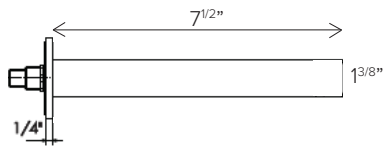

10" Showerhead	CASH10-RD
Round 16" wall arm	CASA16-RD
Horizontal Thermostatic Rough	CALVRH-1
Round Thermostatic trim	CALVTH-RD
Round Tub spout	CASPOUT-RD

- Showerhead flow rate: 8.5L/min @60psi
- Valve flow rate: 45L/min @ 60psi
- 1/2" inlet
- Individual & Dual Functions

AVAILABLE FINISHES

PC  CHROME

MB  MATTE BLACK

Round 10" showerhead
Anti-Calcium Nipples
Flow rate: 8.5L/min

AVAILABLE FINISHES

- PC  CHROME
- MB  MATTE BLACK
- BG  BRUSHED GOLD
- BN  BRUSHED NICKEL

AVAILABLE FINISHES

- PC  CHROME
- MB  MATTE BLACK
- BG  BRUSHED GOLD
- BN  BRUSHED NICKEL

AVAILABLE FINISHES

- PC  CHROME
- MB  MATTE BLACK
- BG  BRUSHED GOLD
- BN  BRUSHED NICKEL

FEATURES

- 1/2" Thermostatic trim
- 2 way diverter and dual function
- Requires Rough-in Valve CALVRH-1