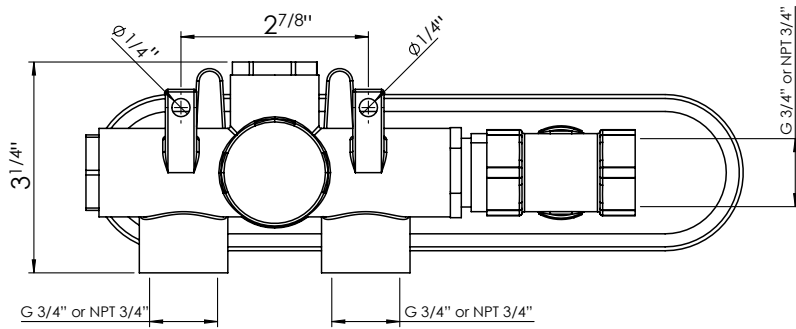

- Thermostatic Cartridge: P0000000446
- Diverter Cartridge: P0000305006