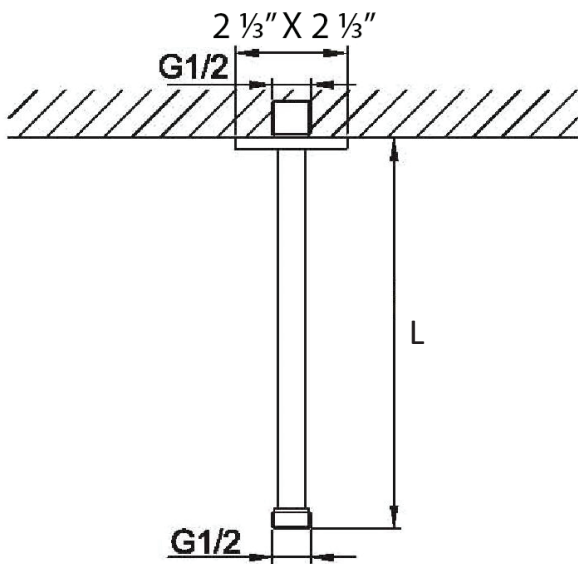

10" Showerhead	CASH10-SQ
Square 8" Ceiling arm	CASAC8-SQ
Vertical Thermostatic Rough	CALVRV-1
Square Thermostatic trim	CALTV-SQ
Square Tub spout	CASPOUT-SQ

- Showerhead flow rate: 8.5L/min @60psi
- Valve flow rate: 45L/min @ 60psi
- 1/2" inlet
- Individual & Dual Functions

AVAILABLE FINISHES

PC  CHROME

MB  MATTE BLACK

Square 10" showerhead
Ultra-thin design
Anti-Calcium Nipples
Flow rate: 8.5L/min

AVAILABLE FINISHES

- PC  CHROME
- MB  MATTE BLACK
- BG  BRUSHED GOLD
- BN  BRUSHED NICKEL

FEATURES

- Material: 304 Stainless Steel
- Available in 4", 8" & 12" lengths
- Spout thickness: 0.8mm
- Connector: 1/2NPT female adapter to wall

AVAILABLE FINISHES

- PC  CHROME
- MB  MATTE BLACK
- BG  BRUSHED GOLD
- BN  BRUSHED NICKEL