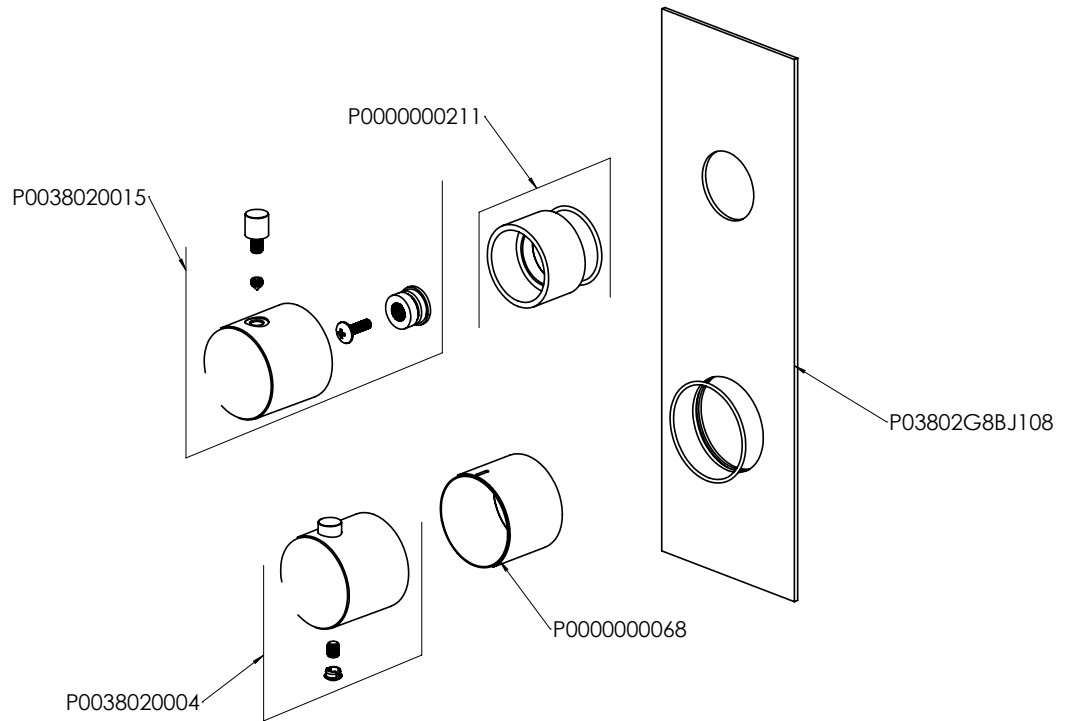

10" Showerhead	CASH10-SQ
Square 8" Ceiling arm	CASAC8-SQ
Vertical Thermostatic Rough	CALVRV-1
Square Thermostatic trim	CALTV-SQ
Square Tub spout	CASPOUT-SQ

- Showerhead flow rate: 8.5L/min @60psi
- Valve flow rate: 45L/min @ 60psi
- 1/2" inlet
- Individual & Dual Functions

FEATURES

- Material: 304 Stainless Steel
- Available in 4", 8" & 12" lengths
- Spout thickness: 0.8mm
- Connector: 1/2NPT female adapter to wall

AVAILABLE FINISHES

- PC  CHROME
- MB  MATTE BLACK
- BG  BRUSHED GOLD
- BN  BRUSHED NICKEL

AVAILABLE FINISHES

- PC  CHROME
- MB  MATTE BLACK
- BG  BRUSHED GOLD
- BN  BRUSHED NICKEL

FEATURES

- 1/2" Thermostatic trim
- 2 way diverter and dual function
- Requires Rough-in Valve CALVRV-1

AVAILABLE FINISHES