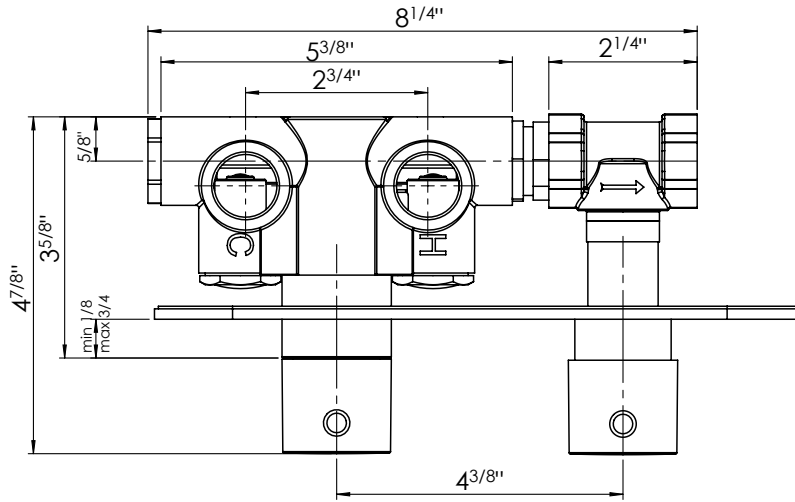

- Thermostatic Cartridge: P0000000446
- Diverter Cartridge: P0000305006