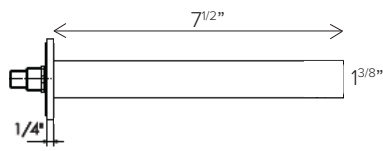

10" Showerhead	CASH10-SQ
Square 8" Ceiling arm	CASAC8-SQ
Vertical Thermostatic Rough	CALVRV-1
Square Thermostatic trim	CALTV-SQ
Square Tub spout	CASPOUT-SQ

- Showerhead flow rate: 8.5L/min @60psi
- Valve flow rate: 45L/min @ 60psi
- 1/2" inlet
- Individual & Dual Functions

AVAILABLE FINISHES

PC  CHROME

MB  MATTE BLACK

Square 10" showerhead
Ultra-thin design
Anti-Calcium Nipples
Flow rate: 8.5L/min

AVAILABLE FINISHES

- PC  CHROME
- MB  MATTE BLACK
- BG  BRUSHED GOLD
- BN  BRUSHED NICKEL

FEATURES

- Material: 304 Stainless Steel
- Available in 4", 8" & 12" lengths
- Spout thickness: 0.8mm
- Connector: 1/2NPT female adapter to wall

AVAILABLE FINISHES

- PC  CHROME
- MB  MATTE BLACK
- BG  BRUSHED GOLD
- BN  BRUSHED NICKEL