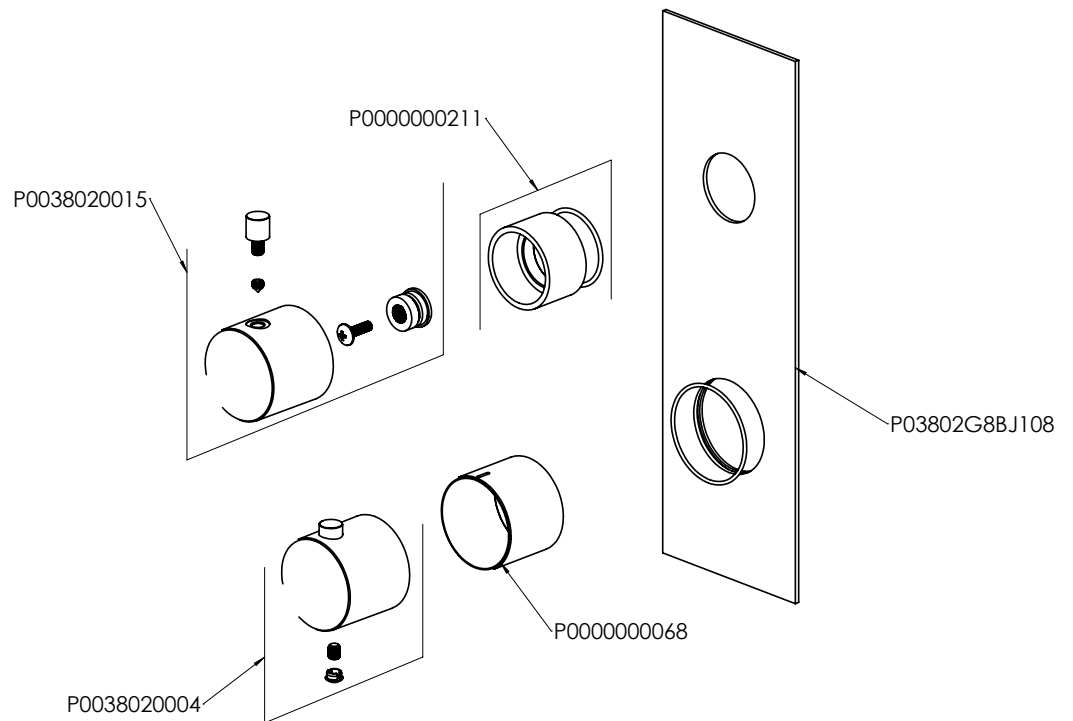

10" Showerhead
Square 16" wall arm
Vertical Thermostatic Rough
Square Thermostatic trim
Square Tub spout

CASH10-SQ
CASA16-SQ
CALVRV-1
CALVTV-SQ
CASPOUT-SQ

- Showerhead flow rate: 8.5L/min @60psi
- Valve flow rate: 45L/min @ 60psi
- 1/2" inlet
- Individual & Dual Functions

AVAILABLE FINISHES

PC  CHROME

MB  MATTE BLACK

Square 10" showerhead
Ultra-thin design
Anti-Calcium Nipples
Flow rate: 8.5L/min

AVAILABLE FINISHES

- PC  CHROME
- MB  MATTE BLACK
- BG  BRUSHED GOLD
- BN  BRUSHED NICKEL

AVAILABLE FINISHES

- PC  CHROME
- MB  MATTE BLACK
- BG  BRUSHED GOLD
- BN  BRUSHED NICKEL

AVAILABLE FINISHES

- PC  CHROME
- MB  MATTE BLACK
- BG  BRUSHED GOLD
- BN  BRUSHED NICKEL

FEATURES

- 1/2" Thermostatic trim
- 2 way diverter and dual function
- Requires Rough-in Valve CALVRV-1