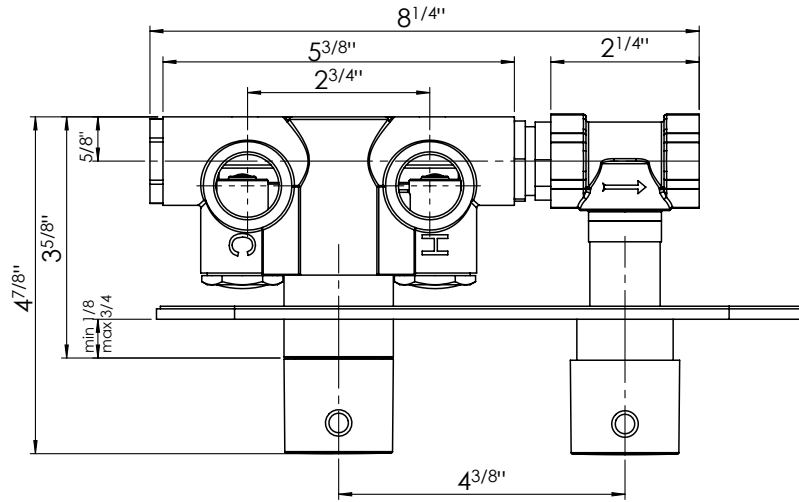

- Thermostatic Cartridge: P0000000446
- Diverter Cartridge: P0000305006