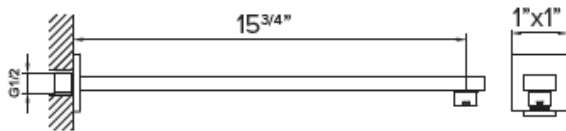

10" Showerhead
Square 16" wall arm
Vertical Thermostatic Rough
Square Thermostatic trim
Square Tub spout

CASH10-SQ
CASA16-SQ
CALVRV-1
CALVTV-SQ
CASPOUT-SQ

- Showerhead flow rate: 8.5L/min @60psi
- Valve flow rate: 45L/min @ 60psi
- 1/2" inlet
- Individual & Dual Functions

AVAILABLE FINISHES

PC  CHROME

MB  MATTE BLACK

Square 10" showerhead
Ultra-thin design
Anti-Calcium Nipples
Flow rate: 8.5L/min

AVAILABLE FINISHES

- PC  CHROME
- MB  MATTE BLACK
- BG  BRUSHED GOLD
- BN  BRUSHED NICKEL

AVAILABLE FINISHES

- PC  CHROME
- MB  MATTE BLACK
- BG  BRUSHED GOLD
- BN  BRUSHED NICKEL

AVAILABLE FINISHES

- PC  CHROME
- MB  MATTE BLACK
- BG  BRUSHED GOLD
- BN  BRUSHED NICKEL

FEATURES

- 1/2" Thermostatic trim
- 2 way diverter and dual function
- Requires Rough-in Valve CALVRV-1