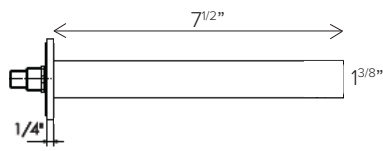

10" Showerhead
Square 16" wall arm
Vertical Thermostatic Rough
Square Thermostatic trim
Square Tub spout

CASH10-SQ
CASA16-SQ
CALVRV-1
CALVTV-SQ
CASPOUT-SQ

- Showerhead flow rate: 8.5L/min @60psi
- Valve flow rate: 45L/min @ 60psi
- 1/2" inlet
- Individual & Dual Functions

AVAILABLE FINISHES

PC  CHROME

MB  MATTE BLACK

Square 10" showerhead
Ultra-thin design
Anti-Calcium Nipples
Flow rate: 8.5L/min

AVAILABLE FINISHES

- PC  CHROME
- MB  MATTE BLACK
- BG  BRUSHED GOLD
- BN  BRUSHED NICKEL

AVAILABLE FINISHES

- PC  CHROME
- MB  MATTE BLACK
- BG  BRUSHED GOLD
- BN  BRUSHED NICKEL

AVAILABLE FINISHES

- PC  CHROME
- MB  MATTE BLACK
- BG  BRUSHED GOLD
- BN  BRUSHED NICKEL

FEATURES

- 1/2" Thermostatic trim
- 2 way diverter and dual function
- Requires Rough-in Valve CALVRV-1