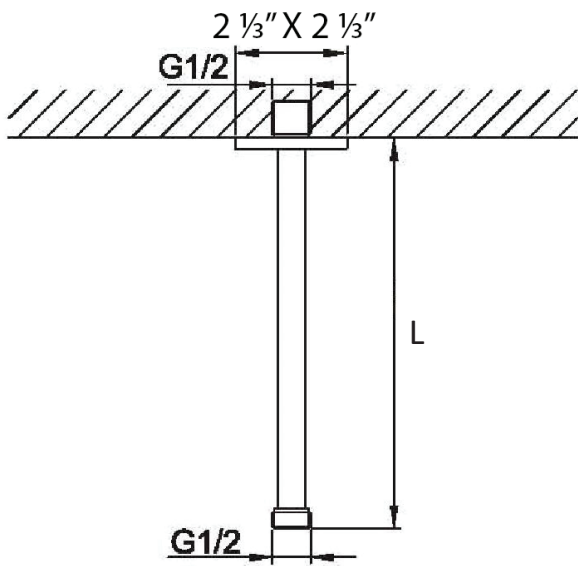

10" Showerhead	CASH10-SQ
Square 8" Ceiling arm	CASAC8-SQ
Horizontal Thermostatic Rough	CALVRH-1
Square Thermostatic trim	CALVTH-SQ
Square Tub spout	CASPOUT-SQ

- Showerhead flow rate: 8.5L/min @60psi
- Valve flow rate: 45L/min @ 60psi
- 1/2" inlet
- Individual & Dual Functions

AVAILABLE FINISHES

PC  CHROME

MB  MATTE BLACK

Square 10" showerhead
Ultra-thin design
Anti-Calcium Nipples
Flow rate: 8.5L/min

AVAILABLE FINISHES

- PC  CHROME
- MB  MATTE BLACK
- BG  BRUSHED GOLD
- BN  BRUSHED NICKEL

FEATURES

- Material: 304 Stainless Steel
- Available in 4", 8" & 12" lengths
- Spout thickness: 0.8mm
- Connector: 1/2NPT female adapter to wall

AVAILABLE FINISHES

- PC  CHROME
- MB  MATTE BLACK
- BG  BRUSHED GOLD
- BN  BRUSHED NICKEL