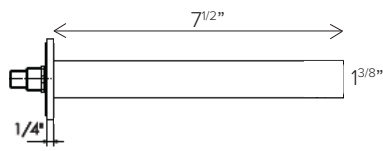

10" Showerhead	CASH10-SQ
Square 8" Ceiling arm	CASAC8-SQ
Horizontal Thermostatic Rough	CALVRH-1
Square Thermostatic trim	CALVTH-SQ
Square Tub spout	CASPOUT-SQ

- Showerhead flow rate: 8.5L/min @60psi
- Valve flow rate: 45L/min @ 60psi
- 1/2" inlet
- Individual & Dual Functions

AVAILABLE FINISHES

PC  CHROME

MB  MATTE BLACK

Square 10" showerhead
Ultra-thin design
Anti-Calcium Nipples
Flow rate: 8.5L/min

AVAILABLE FINISHES

- PC  CHROME
- MB  MATTE BLACK
- BG  BRUSHED GOLD
- BN  BRUSHED NICKEL

FEATURES

- Material: 304 Stainless Steel
- Available in 4", 8" & 12" lengths
- Spout thickness: 0.8mm
- Connector: 1/2NPT female adapter to wall

AVAILABLE FINISHES

- PC  CHROME
- MB  MATTE BLACK
- BG  BRUSHED GOLD
- BN  BRUSHED NICKEL