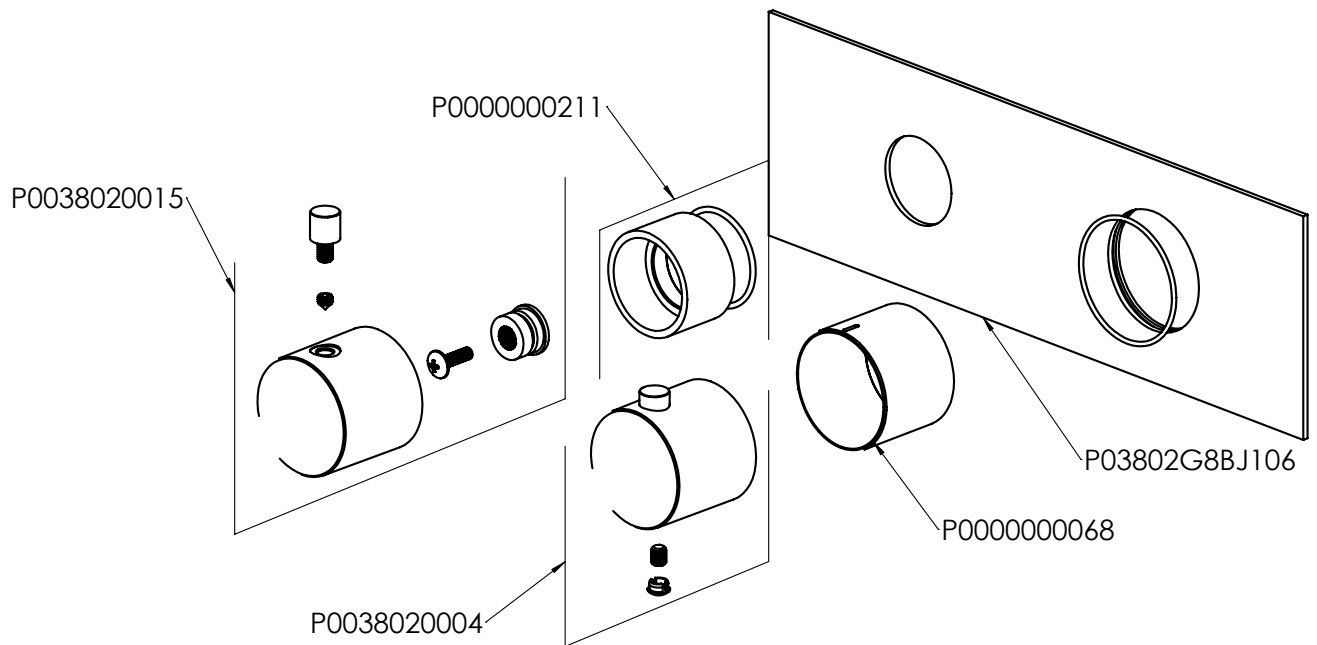

10" Showerhead	CASH10-SQ
Square 8" Ceiling arm	CASAC8-SQ
Horizontal Thermostatic Rough	CALVRH-1
Square Thermostatic trim	CALVTH-SQ
Square Tub spout	CASPOUT-SQ

- Showerhead flow rate: 8.5L/min @60psi
- Valve flow rate: 45L/min @ 60psi
- 1/2" inlet
- Individual & Dual Functions

AVAILABLE FINISHES

PC  CHROME

MB  MATTE BLACK

Square 10" showerhead
Ultra-thin design
Anti-Calcium Nipples
Flow rate: 8.5L/min

AVAILABLE FINISHES

- PC  CHROME
- MB  MATTE BLACK
- BG  BRUSHED GOLD
- BN  BRUSHED NICKEL

FEATURES

- Material: 304 Stainless Steel
- Available in 4", 8" & 12" lengths
- Spout thickness: 0.8mm
- Connector: 1/2NPT female adapter to wall

AVAILABLE FINISHES

- PC  CHROME
- MB  MATTE BLACK
- BG  BRUSHED GOLD
- BN  BRUSHED NICKEL

AVAILABLE FINISHES

- PC  CHROME
- MB  MATTE BLACK
- BG  BRUSHED GOLD
- BN  BRUSHED NICKEL

FEATURES

- 1/2" Thermostatic trim
- 2 way diverter and dual function
- Requires Rough-in Valve CALVRH-1

AVAILABLE FINISHES