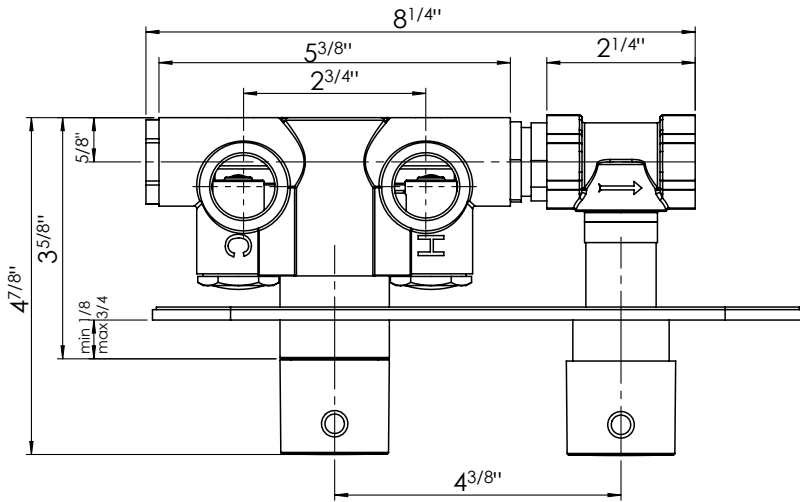

- Thermostatic Cartridge: P000000446
- Diverter Cartridge: P0000305006