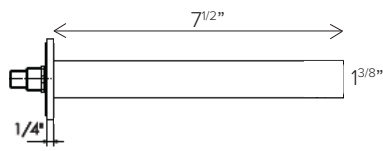

10" Showerhead	CASH10-SQ
Square 16" wall arm	CASA16-SQ
Horizontal Thermostatic Rough	CALVRH-1
Square Thermostatic trim	CALVTH-SQ
Square Tub spout	CASPOUT-SQ

- Showerhead flow rate: 8.5L/min @60psi
- Valve flow rate: 45L/min @ 60psi
- 1/2" inlet
- Individual & Dual Functions

**AVAILABLE FINISHES**

PC  CHROME

MB  MATTE BLACK

Square 10" showerhead  
Ultra-thin design  
Anti-Calcium Nipples  
Flow rate: 8.5L/min

**AVAILABLE FINISHES**

- PC  CHROME
- MB  MATTE BLACK
- BG  BRUSHED GOLD
- BN  BRUSHED NICKEL

**AVAILABLE FINISHES**

- PC  CHROME
- MB  MATTE BLACK
- BG  BRUSHED GOLD
- BN  BRUSHED NICKEL

**AVAILABLE FINISHES**

- PC  CHROME
- MB  MATTE BLACK
- BG  BRUSHED GOLD
- BN  BRUSHED NICKEL

**FEATURES**

- 1/2" Thermostatic trim
- 2 way diverter and dual function
- Requires Rough-in Valve CALVRH-1