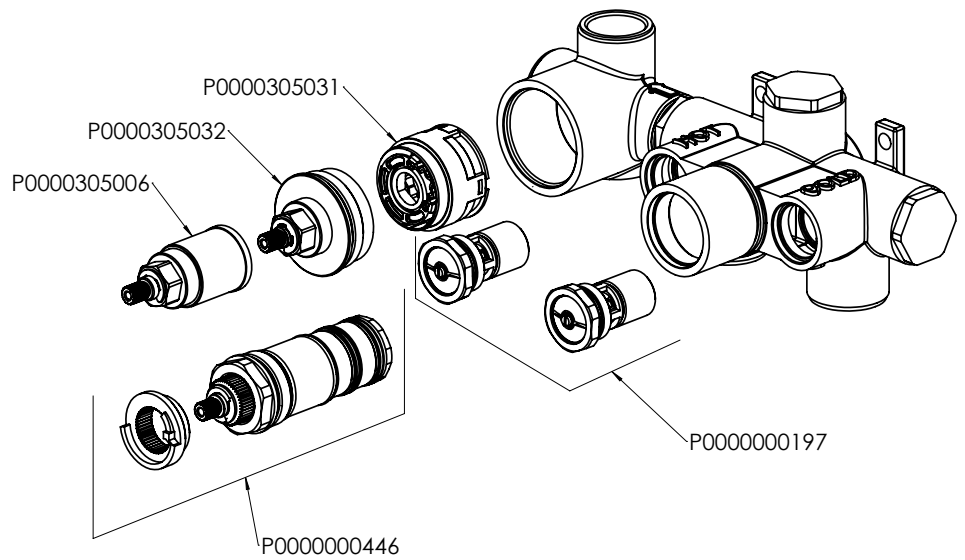

- Thermostatic Cartridge: P000000446
- Diverter Cartridge: P0000305006