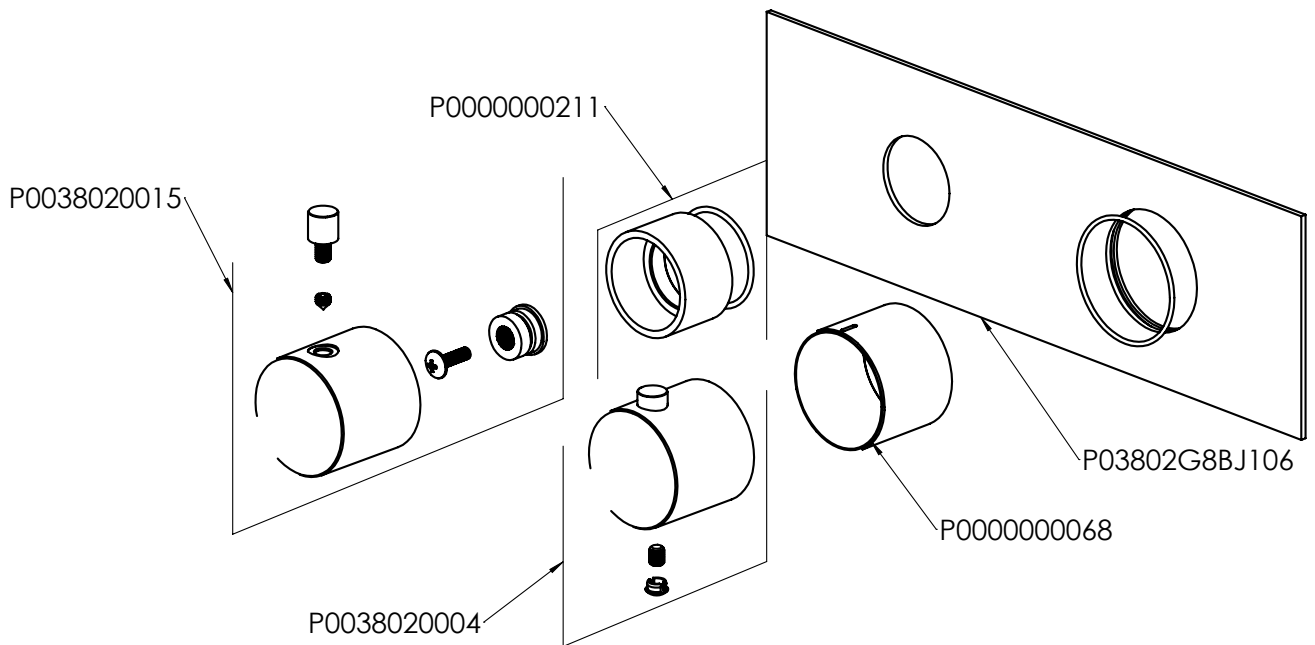

10" Showerhead	CASH10-SQ
Square 16" wall arm	CASA16-SQ
Horizontal Thermostatic Rough	CALVRH-1
Square Thermostatic trim	CALVTH-SQ
Square Tub spout	CASPOUT-SQ

- Showerhead flow rate: 8.5L/min @60psi
- Valve flow rate: 45L/min @ 60psi
- 1/2" inlet
- Individual & Dual Functions

**AVAILABLE FINISHES**

PC  CHROME

MB  MATTE BLACK

Square 10" showerhead  
Ultra-thin design  
Anti-Calcium Nipples  
Flow rate: 8.5L/min

**AVAILABLE FINISHES**

- PC  CHROME
- MB  MATTE BLACK
- BG  BRUSHED GOLD
- BN  BRUSHED NICKEL

**AVAILABLE FINISHES**

- PC  CHROME
- MB  MATTE BLACK
- BG  BRUSHED GOLD
- BN  BRUSHED NICKEL

**AVAILABLE FINISHES**

- PC  CHROME
- MB  MATTE BLACK
- BG  BRUSHED GOLD
- BN  BRUSHED NICKEL

**FEATURES**

- 1/2" Thermostatic trim
- 2 way diverter and dual function
- Requires Rough-in Valve CALVRH-1