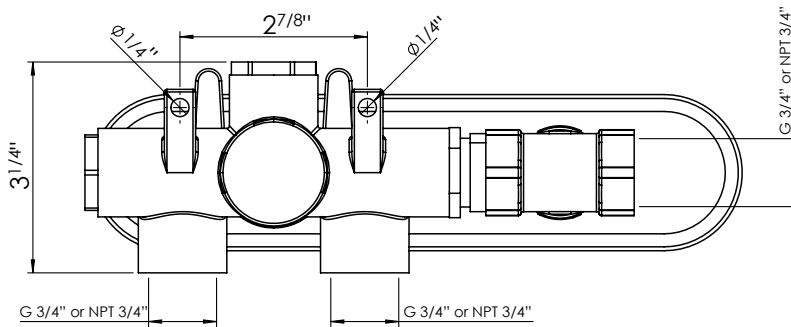

- Thermostatic Cartridge: P000000446
- Diverter Cartridge: P0000305006