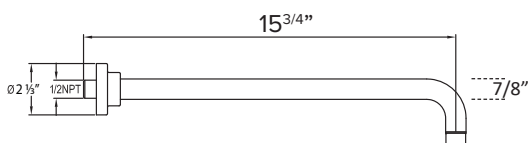

**AVAILABLE FINISHES**

- PC  CHROME
- MB  MATTE BLACK

Round 10" showerhead  
Anti-Calcium Nipples  
Flow rate: 8.5L/min

**AVAILABLE FINISHES**

- PC  CHROME
- MB  MATTE BLACK
- BG  BRUSHED GOLD
- BN  BRUSHED NICKEL