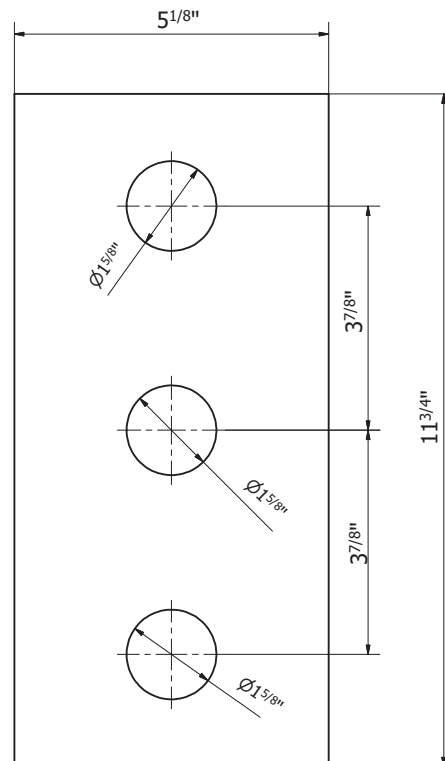

AVAILABLE FINISHES

PC CHROME

MB MATTE BLACK