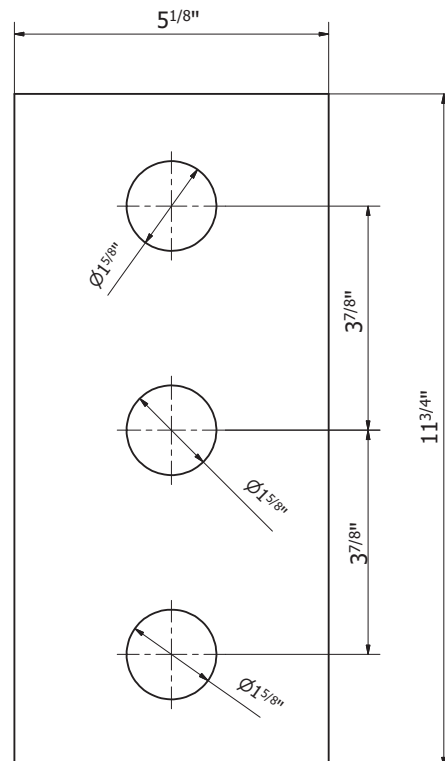

FEATURES

- 1/2" Thermostatic trim
- Single function 2 way diverter
- Thermostatic Control
- Volume control for 3rd function
- Invertible Check Valve
- 1 or 2 functions at a time
- Requires Rough-in Valve CA2CN00-R