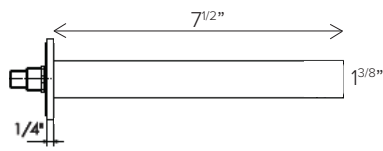

AVAILABLE FINISHES

- PC CHROME
- MB MATTE BLACK
- BG BRUSHED GOLD
- BN BRUSHED NICKEL