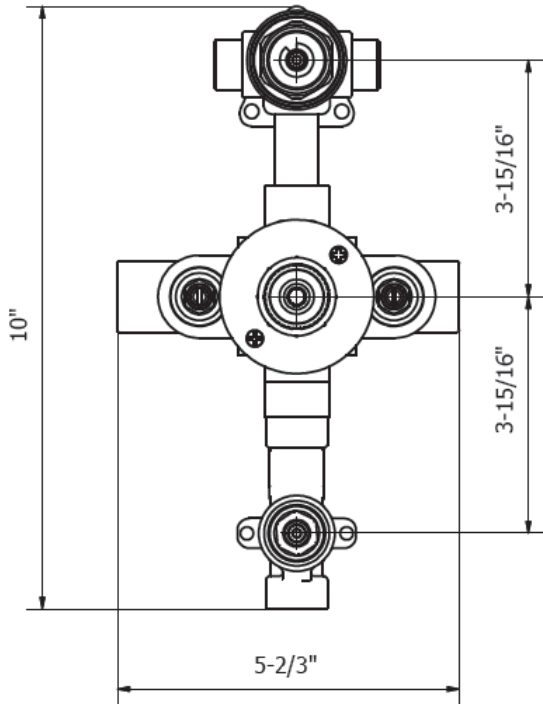

- Thermostatic Cartridge: P0000000446
- Diverter Cartridge: P0000305006
- Volume Control Cartridge: P0000000003