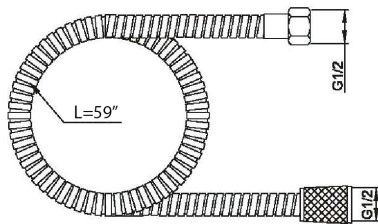

1.5m neoprene hose