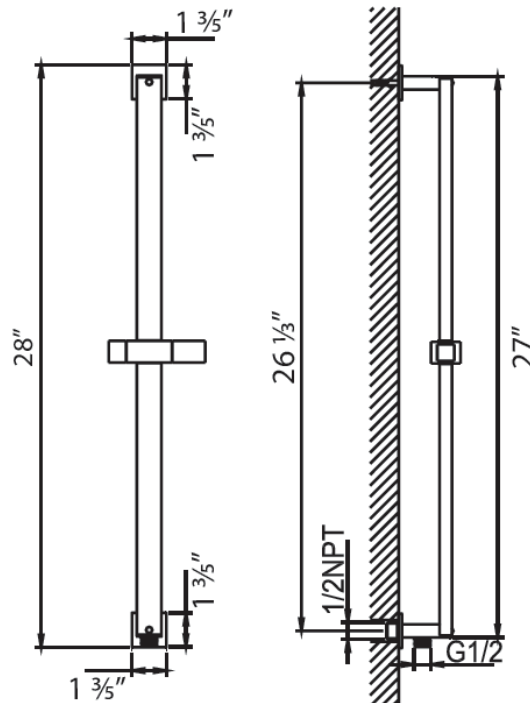

FEATURES

- Square sliding bar for handshower
- Pair with wall outlet

AVAILABLE FINISHES

1. PC CHROME
2. MB MATTE BLACK
3. BG BRUSHED GOLD
4. BN BRUSHED NICKEL