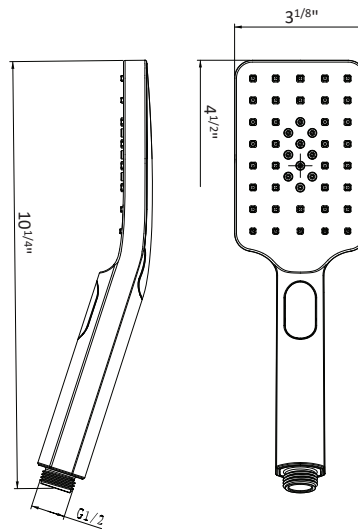

AVAILABLE FINISHES

PC CHROME

MB MATTE BLACK