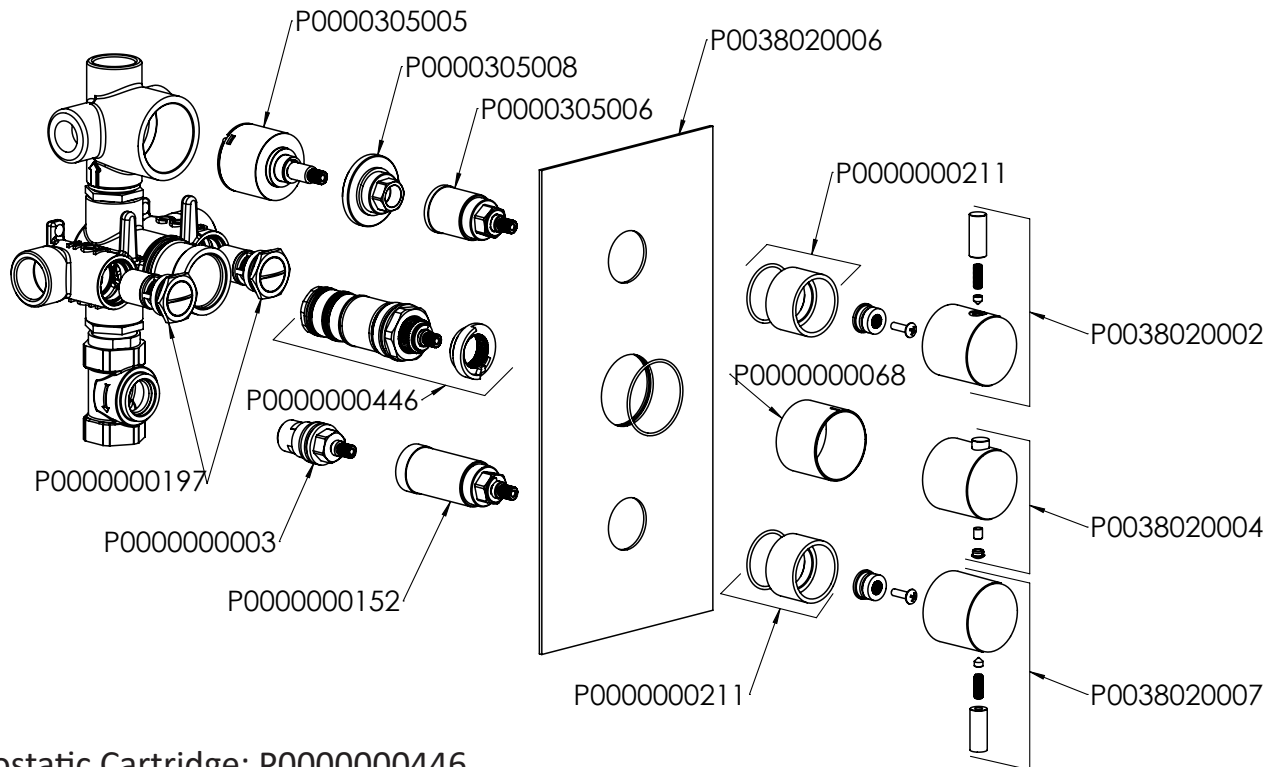

- Thermostatic Cartridge: P0000000446
- Diverter Cartridge: P0000305006
- Volume Control Cartridge: P0000000003