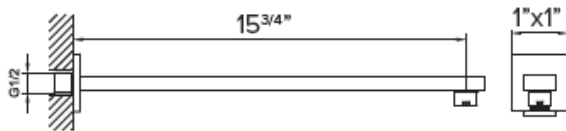

AVAILABLE FINISHES

- PC  CHROME
- MB  MATTE BLACK

Square 10" showerhead
Ultra-thin design
Anti-Calcium Nipples
Flow rate: 8.5L/min

AVAILABLE FINISHES

- PC  CHROME
- MB  MATTE BLACK
- BG  BRUSHED GOLD
- BN  BRUSHED NICKEL