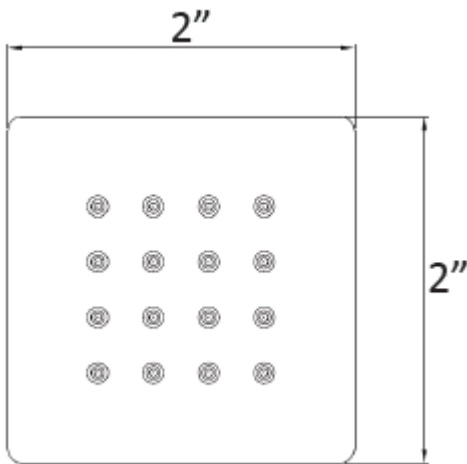

**AVAILABLE FINISHES**

- |    |   |                |
|----|---|----------------|
| PC |  | CHROME         |
| MB |  | MATTE BLACK    |
| BG |  | BRUSHED GOLD   |
| BN |  | BRUSHED NICKEL |

**FEATURES**

- Material: Lead free Brass
- 2" x 2" x 1/4"
- Flow rate 2.5gpm
- Connector: 1/2" NPT