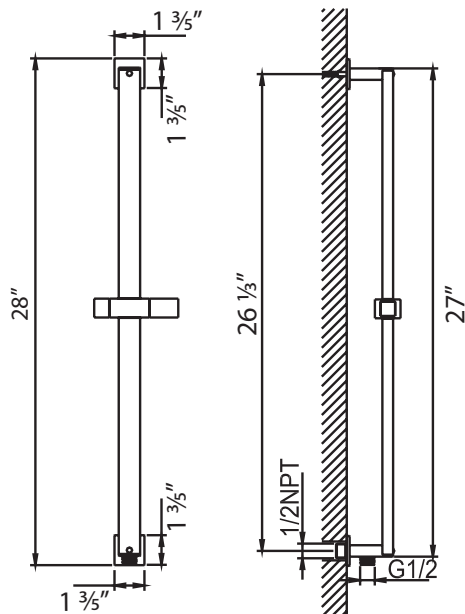

OUTLET NOT INCLUDED

FEATURES

- Round sliding bar for handshower
- Pair with wall outlet

AVAILABLE FINISHES

- PC CHROME
- MB MATTE BLACK
- BG BRUSHED GOLD
- BN BRUSHED NICKEL