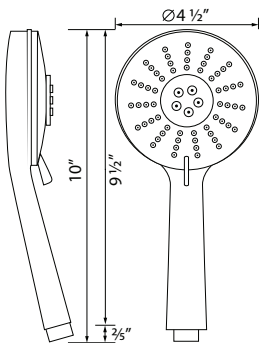

CAHS-RD
Round DUAL Function Handshower

AVAILABLE FINISHES

- PC CHROME
- MB MATTE BLACK
- BG BRUSHED GOLD
- BN BRUSHED NICKEL