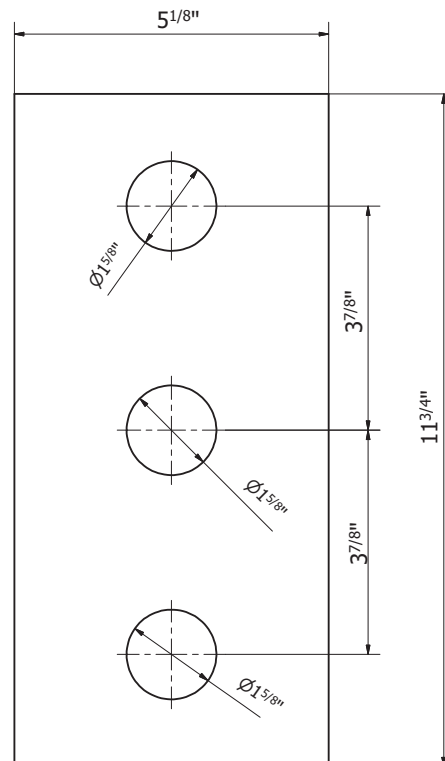

**AVAILABLE FINISHES**

- |    |   |                |
|----|---|----------------|
| PC |  | CHROME         |
| MB |  | MATTE BLACK    |
| BG |  | BRUSHED GOLD   |
| BN |  | BRUSHED NICKEL |

**FEATURES**

- Material: Lead free Brass
- 2" x 2" x 1/4"
- Flow rate 2.5gpm
- Connector: 1/2" NPT

## FEATURES

- 1/2" Thermostatic trim
- Single function 2 way diverter
- Thermostatic Control
- Volume control for 3rd function
- Invertible Check Valve
- 1 or 2 functions at a time
- Requires Rough-in Valve CA2CN00-R