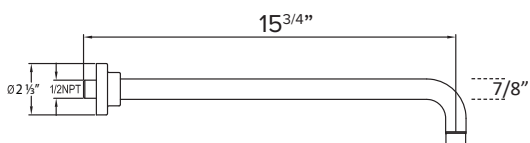

**AVAILABLE FINISHES**

PC  CHROME

MB  MATTE BLACK

Round 10" showerhead  
Anti-Calcium Nipples  
Flow rate: 8.5L/min

**AVAILABLE FINISHES**

- PC  CHROME
- MB  MATTE BLACK
- BG  BRUSHED GOLD
- BN  BRUSHED NICKEL