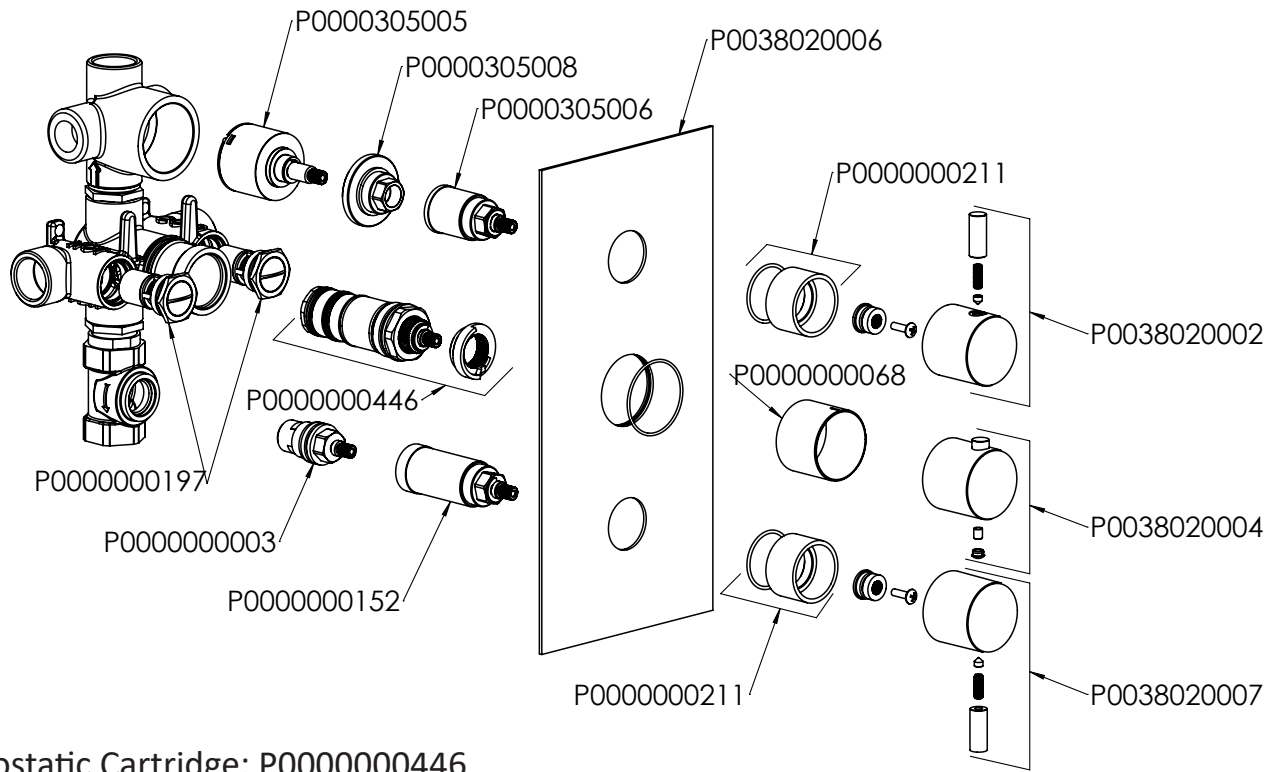

- Thermostatic Cartridge: P0000000446
- Diverter Cartridge: P0000305006
- Volume Control Cartridge: P0000000003