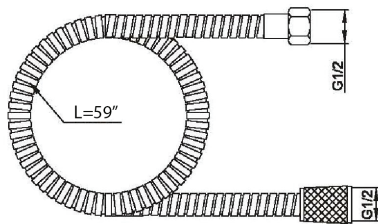

AVAILABLE FINISHES

PC  CHROME

MB  MATTE BLACK

FEATURES

- Square sliding bar for handshower
- Pair with wall outlet

AVAILABLE FINISHES

- PC  CHROME
- MB  MATTE BLACK
- BG  BRUSHED GOLD
- BN  BRUSHED NICKEL

1.5m neoprene hose

AVAILABLE FINISHES

- PC  CHROME
- MB  MATTE BLACK
- BG  BRUSHED GOLD
- BN  BRUSHED NICKEL

FEATURES

- Material: Lead free Brass
- 2" x 2" x 1/4"
- Flow rate 2.5gpm
- Connector: 1/2" NPT

AVAILABLE FINISHES

PC  CHROME