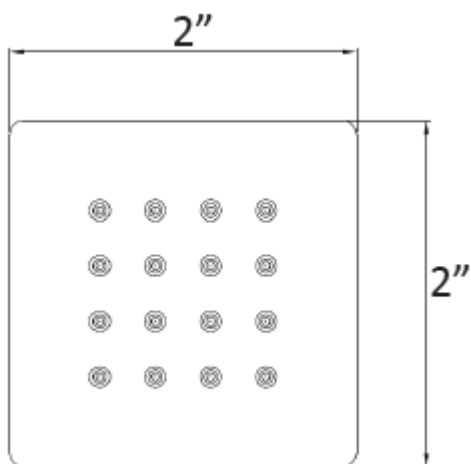

AVAILABLE FINISHES

- PC  CHROME
- MB  MATTE BLACK
- BG  BRUSHED GOLD
- BN  BRUSHED NICKEL

FEATURES

- Material: Lead free Brass
- 2" x 2" x 1/4"
- Flow rate 2.5gpm
- Connector: 1/2" NPT

AVAILABLE FINISHES

PC  CHROME