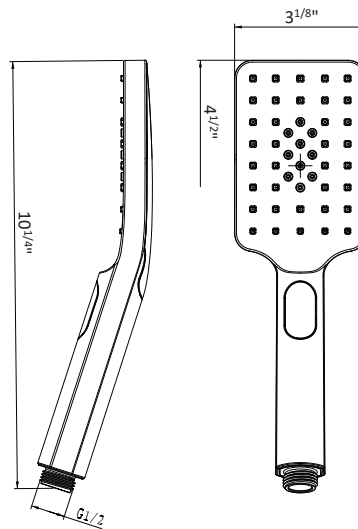

10" Showerhead	CASH10-SQ
Square 16" Wall arm	CASA16-SQ
Thermostatic Rough	CA2CN00-R
Thermostatic trim	CA2CN00
Square 3 function handshower	CAHS3-SQ
Square Sliding bar	CABAR-SQ
69" Neoprene hose	CAHOSE
Square wall outlet	CAVOUT-SQ
4x Body Sprays	CABJ-SQ

- Showerhead flow rate: 8.5L/min @60psi
- Handshower flow rate: 12L/min @ 60psi
- Handshower in BN & BG are single function
- Valve flow rate: 45L/min @ 60psi
- 3/4" inlet
- Single function 2 way diverter, Thermostatic/Volume control for 3rd function

AVAILABLE FINISHES

PC  CHROME

MB  MATTE BLACK

Square 10" showerhead
Ultra-thin design
Anti-Calcium Nipples
Flow rate: 8.5L/min

AVAILABLE FINISHES

- PC  CHROME
- MB  MATTE BLACK
- BG  BRUSHED GOLD
- BN  BRUSHED NICKEL

AVAILABLE FINISHES

PC  CHROME

MB  MATTE BLACK

FEATURES

- Square sliding bar for handshower
- Pair with wall outlet

AVAILABLE FINISHES

- PC  CHROME
- MB  MATTE BLACK
- BG  BRUSHED GOLD
- BN  BRUSHED NICKEL

1.5m neoprene hose