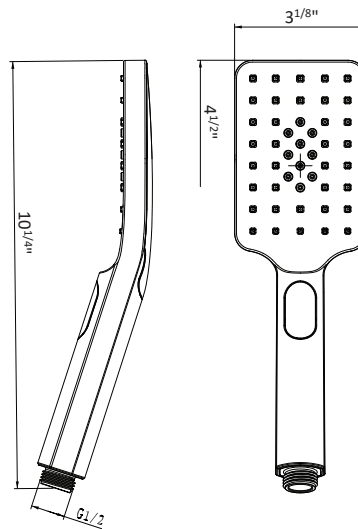

**AVAILABLE FINISHES**

- PC  CHROME
- MB  MATTE BLACK

Square 10" showerhead  
Ultra-thin design  
Anti-Calcium Nipples  
Flow rate: 8.5L/min

**AVAILABLE FINISHES**

- PC  CHROME
- MB  MATTE BLACK
- BG  BRUSHED GOLD
- BN  BRUSHED NICKEL

**AVAILABLE FINISHES**

- PC  CHROME
- MB  MATTE BLACK
- BG  BRUSHED GOLD
- BN  BRUSHED NICKEL

**FEATURES**

- Square sliding bar for handshower
- Pair with wall outlet

**AVAILABLE FINISHES**

- PC  CHROME
- MB  MATTE BLACK
- BG  BRUSHED GOLD
- BN  BRUSHED NICKEL

### FEATURES

- Square ABS handshow
- 3 Functions: Rain, Pulsating, Mist
- Push button control
- Flow rate: 12L/min
- cUPC approved

### FEATURES

- Square wall outlet
- Material: SUS 304
- Wall adapter: 1/2 NPT, female thread
- Hose adapter: G1/2 male thread