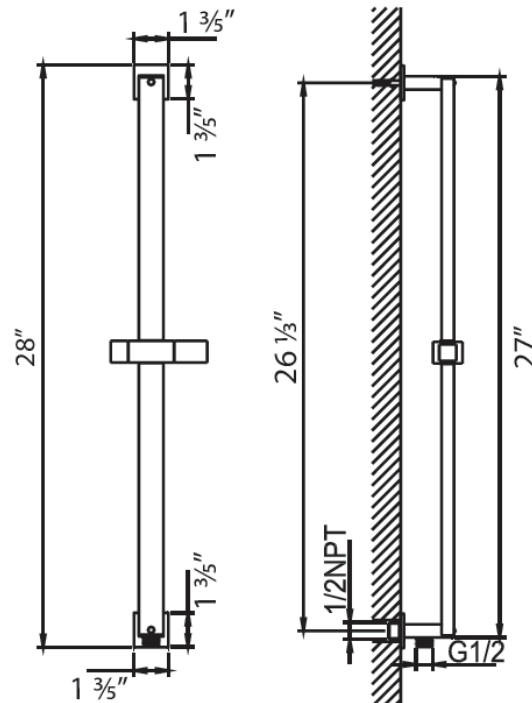

FEATURES

- Square sliding bar for handshower
- Pair with wall outlet

AVAILABLE FINISHES

- PC CHROME
- MB MATTE BLACK
- BG BRUSHED GOLD
- BN BRUSHED NICKEL