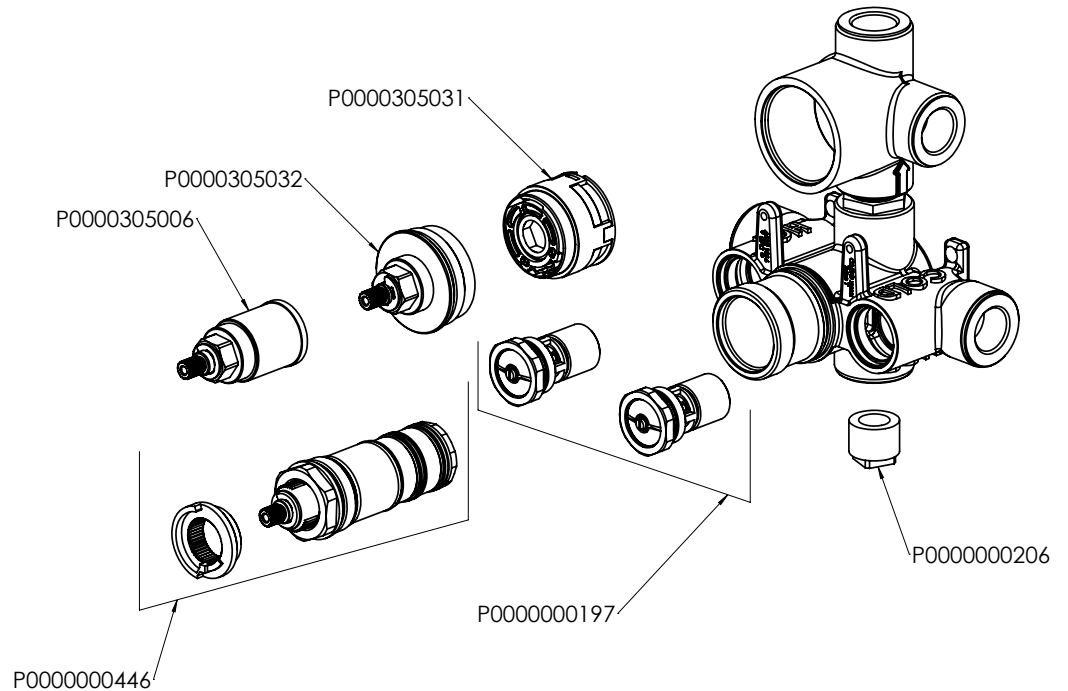

- Thermostatic Cartridge: P0000000446
- Diverter Cartridge: P0000305006