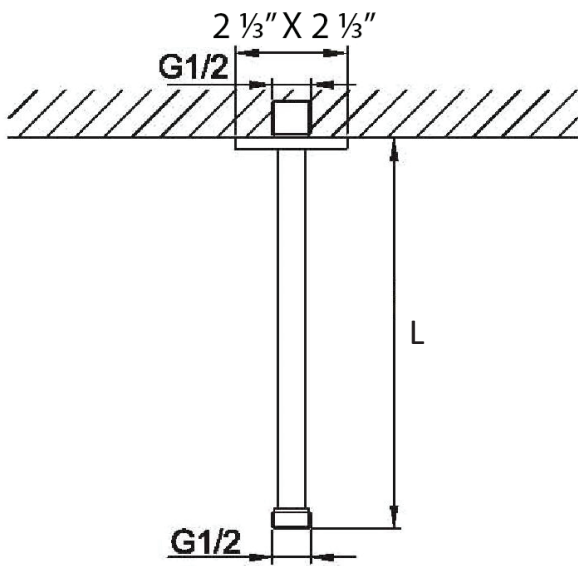

10" Showerhead	CASH10-SQ
Square 8" Ceiling arm	CASAC8-SQ
Horizontal Thermostatic Rough	CALVRH-1
Square Thermostatic trim	CALVTH-SQ
Square 3 function handshower	CAHS3-SQ
Square Sliding bar	CABAR-SQ
69" Neoprene hose	CAHOSE
Square wall outlet	CAVOUT-SQ

- Showerhead flow rate: 8.5L/min @60psi
- Handshower flow rate: 12L/min @ 60psi
- Handshower in BN & BG are single function
- Valve flow rate: 45L/min @ 60psi
- 1/2" inlet
- Individual & Dual Functions

FEATURES

- Material: 304 Stainless Steel
- Available in 4", 8" & 12" lengths
- Spout thickness: 0.8mm
- Connector: 1/2NPT female adapter to wall

AVAILABLE FINISHES

- PC  CHROME
- MB  MATTE BLACK
- BG  BRUSHED GOLD
- BN  BRUSHED NICKEL