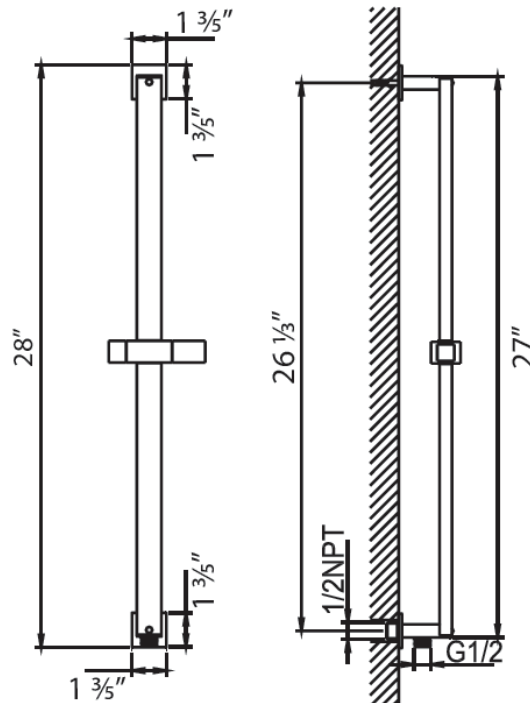

10" Showerhead	CASH10-SQ
Square 8" Ceiling arm	CASAC8-SQ
Horizontal Thermostatic Rough	CALVRH-1
Square Thermostatic trim	CALVTH-SQ
Square 3 function handshower	CAHS3-SQ
Square Sliding bar	CABAR-SQ
69" Neoprene hose	CAHOSE
Square wall outlet	CAVOUT-SQ

- Showerhead flow rate: 8.5L/min @60psi
- Handshower flow rate: 12L/min @ 60psi
- Handshower in BN & BG are single function
- Valve flow rate: 45L/min @ 60psi
- 1/2" inlet
- Individual & Dual Functions

FEATURES

- Material: 304 Stainless Steel
- Available in 4", 8" & 12" lengths
- Spout thickness: 0.8mm
- Connector: 1/2NPT female adapter to wall

AVAILABLE FINISHES

- PC  CHROME
- MB  MATTE BLACK
- BG  BRUSHED GOLD
- BN  BRUSHED NICKEL

FEATURES

- Square sliding bar for handshower
- Pair with wall outlet

AVAILABLE FINISHES

- PC  CHROME
- MB  MATTE BLACK
- BG  BRUSHED GOLD
- BN  BRUSHED NICKEL

FEATURES

- Square ABS handshow
- 3 Functions: Rain, Pulsating, Mist
- Push button control
- Flow rate: 12L/min
- cUPC approved