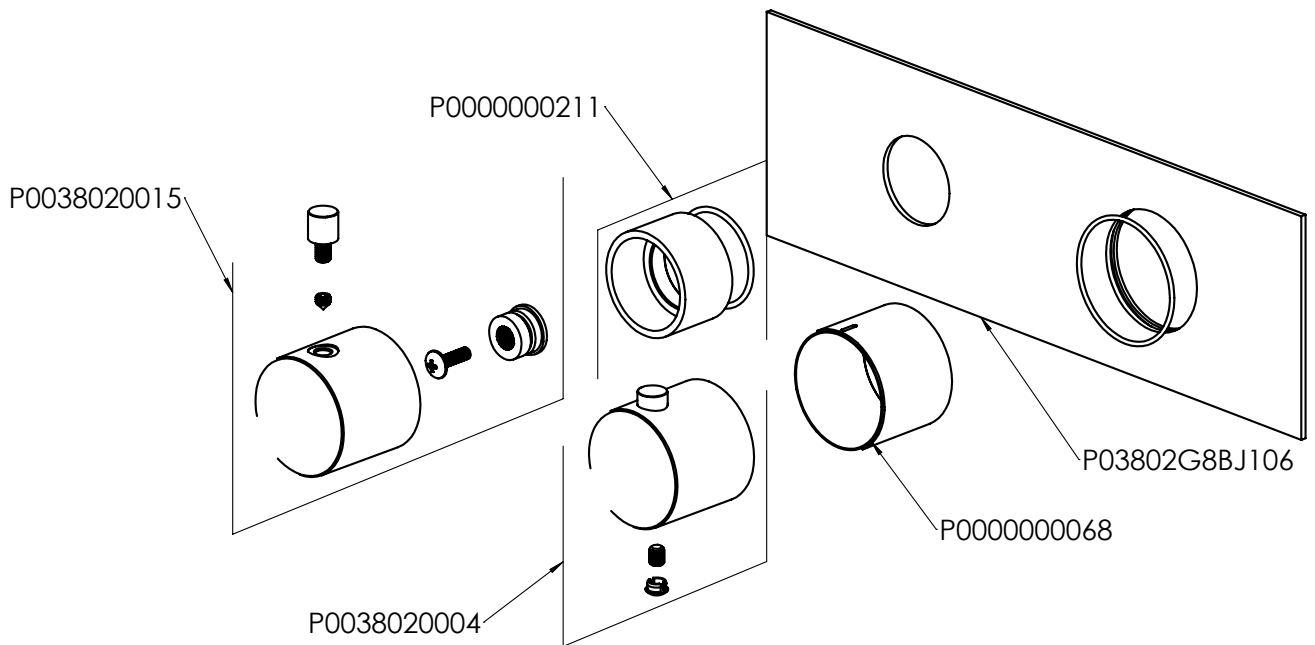

AVAILABLE FINISHES

PC CHROME

MB MATTE BLACK