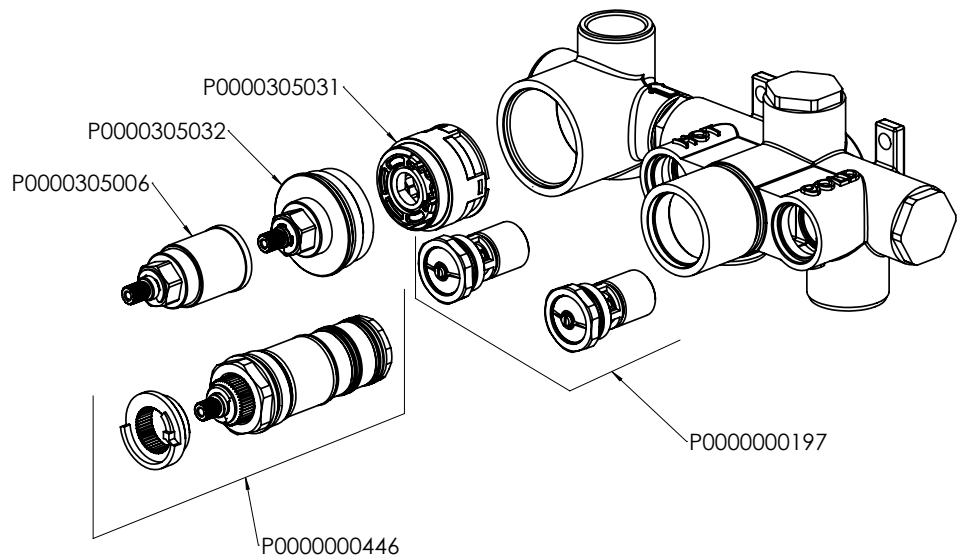

- Thermostatic Cartridge: P0000000446
- Diverter Cartridge: P0000305006