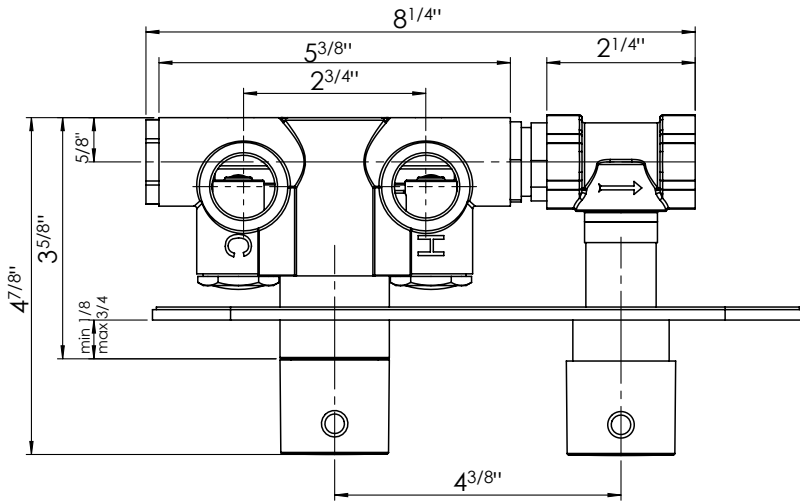

- Thermostatic Cartridge: P0000000446
- Diverter Cartridge: P0000305006