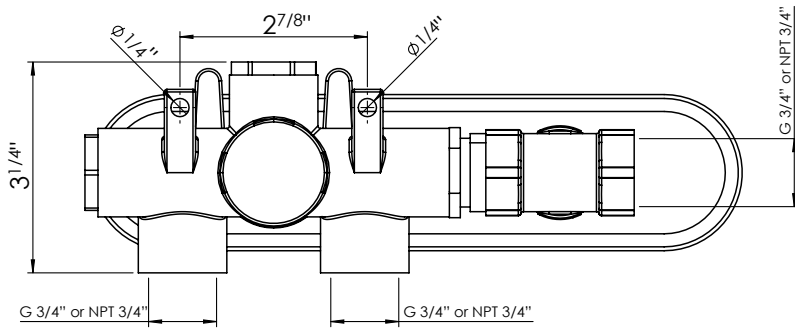

- Thermostatic Cartridge: P0000000446
- Diverter Cartridge: P0000305006