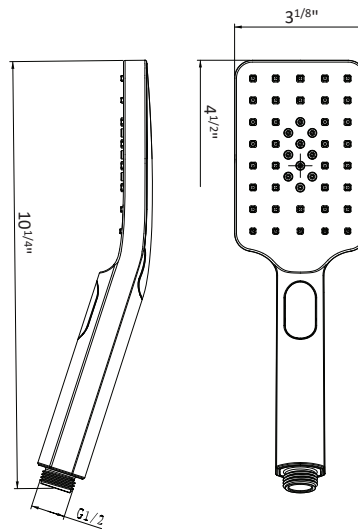

10" Showerhead	CASH10-SQ
Square 8" Ceiling arm	CASAC8-SQ
Horizontal Thermostatic Rough	CALVRH-1
Square Thermostatic trim	CALVTH-SQ
Square 3 function handshower	CAHS3-SQ
Square Sliding bar	CABAR-SQ
69" Neoprene hose	CAHOSE
Square wall outlet	CAVOUT-SQ

FEATURES

- Material: 304 Stainless Steel
- Available in 4", 8" & 12" lengths
- Spout thickness: 0.8mm
- Connector: 1/2NPT female adapter to wall

AVAILABLE FINISHES

- PC  CHROME
- MB  MATTE BLACK
- BG  BRUSHED GOLD
- BN  BRUSHED NICKEL

FEATURES

- Square sliding bar for handshower
- Pair with wall outlet

AVAILABLE FINISHES

- PC  CHROME
- MB  MATTE BLACK
- BG  BRUSHED GOLD
- BN  BRUSHED NICKEL

FEATURES

- Square ABS handshow
- 3 Functions: Rain, Pulsating, Mist
- Push button control
- Flow rate: 12L/min
- cUPC approved

AVAILABLE FINISHES

PC  CHROME

MB  MATTE BLACK

1.5m neoprene hose

AVAILABLE FINISHES

- PC  CHROME
- MB  MATTE BLACK
- BG  BRUSHED GOLD
- BN  BRUSHED NICKEL

FEATURES

- Square wall outlet
- Material: SUS 304
- Wall adapter: 1/2 NPT, female thread
- Hose adapter: G1/2 male thread