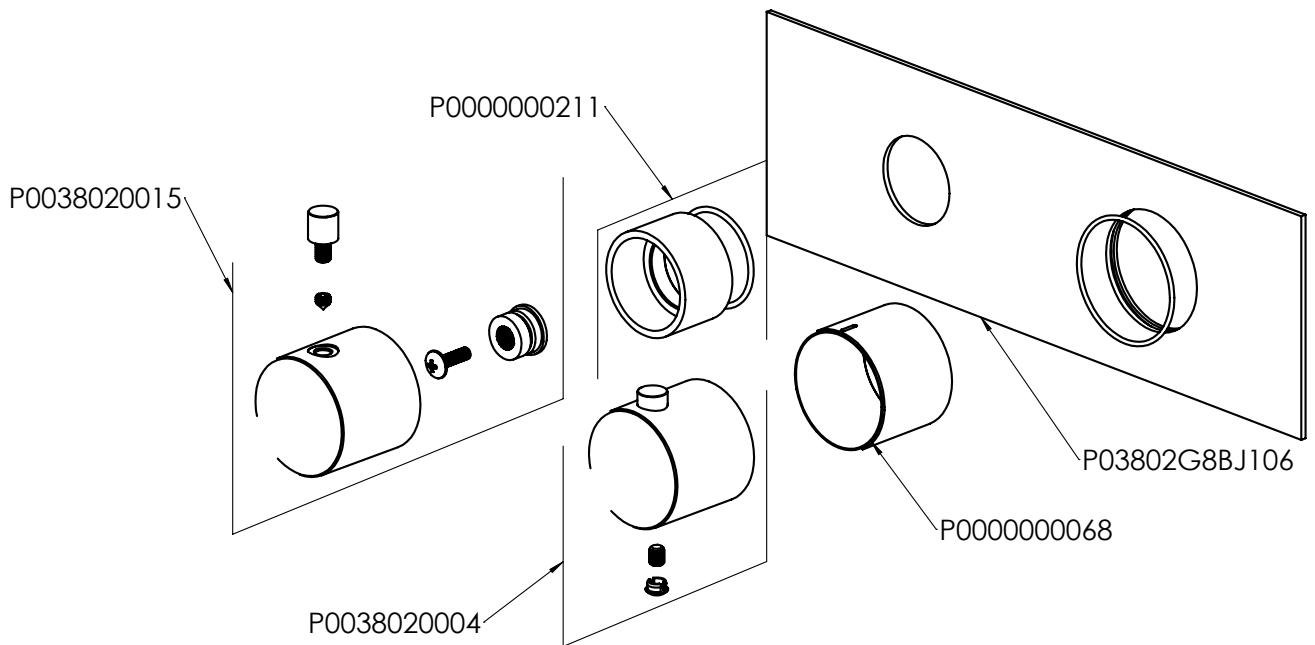

- PC  CHROME
- MB  MATTE BLACK
- BG  BRUSHED GOLD
- BN  BRUSHED NICKEL

FEATURES

- Square wall outlet
- Material: SUS 304
- Wall adapter: 1/2 NPT, female thread
- Hose adapter: G1/2 male thread

AVAILABLE FINISHES

- PC  CHROME
- MB  MATTE BLACK
- BG  BRUSHED GOLD
- BN  BRUSHED NICKEL

FEATURES

- 1/2" Thermostatic trim
- 2 way diverter and dual function
- Requires Rough-in Valve CALVRH-1

AVAILABLE FINISHES

PC  CHROME