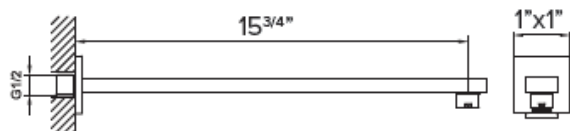

AVAILABLE FINISHES

- PC  CHROME
- MB  MATTE BLACK

Square 10" showerhead
Ultra-thin design
Anti-Calcium Nipples
Flow rate: 8.5L/min

AVAILABLE FINISHES

- PC  CHROME
- MB  MATTE BLACK
- BG  BRUSHED GOLD
- BN  BRUSHED NICKEL