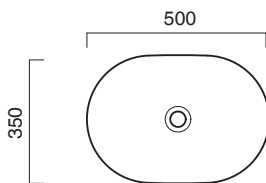

Tutti i diritti sulla presente scheda appartengono a Ceramica Catalano S.p.A. in via esclusiva. È vietata la copia, la pubblicazione, la distribuzione o la riproduzione (anche parziale), se non autorizzata per iscritto.
All rights in the present form belong exclusively to Ceramica Catalano S.p.A. It is strictly forbidden to copy, publish, distribute or reproduce it (including any partial reproduction), without prior written permission.