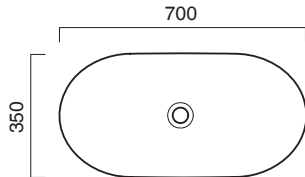

Tutti i diritti sulla presente scheda appartengono a Ceramica Catalano S.p.A. in via esclusiva. È vietata la copia, la pubblicazione, la distribuzione o la riproduzione (anche parziale), se non autorizzata per iscritto.
All rights in the present form belong exclusively to Ceramica Catalano S.p.A. It is strictly forbidden to copy, publish, distribute or reproduce it (including any partial reproduction), without prior written permission.