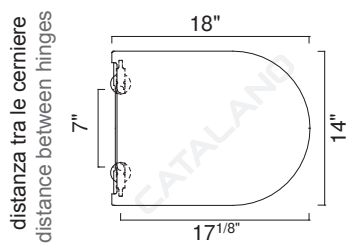

COPRIVASO SOFT-CLOSE PLUS

CATALANO
THE ESSENCE OF CERAMICS

Sedile soft-close plus in resina inalterabile.
Soft-close Seat-cover Plus made of unalterable resin.
WC-Sitz SoftClose plus aus beständigem Harz.

- cod. SCSTPBM
  Bianco Satinato
- cod. SCSTPGS
  Grigio Satinato
- cod. SCSTPAS
  Azzurro Satinato
- cod. SCSTPVS
  Verde Satinato
- cod. SCSTPNE
  Nero lucido

Tutti i diritti sulla presente scheda appartengono a Ceramica Catalano S.p.A. in via esclusiva. È vietata la copia, la pubblicazione, la distribuzione o la riproduzione (anche parziale), se non autorizzata per iscritto.
All rights in the present form belong exclusively to Ceramica Catalano S.p.A. It is strictly forbidden to copy, publish, distribute or reproduce it (including any partial reproduction), without prior written permission.