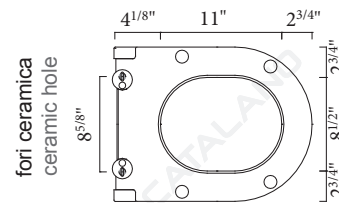

COPRIVASO SOFT-CLOSE PLUS

CATALANO
THE ESSENCE OF CERAMICS

Sedile soft-close plus in resina inalterabile.
Soft-close Seat-cover Plus made of unalterable resin.
WC-Sitz SoftClose plus aus beständigem Harz.

- cod. SCSTPBM
  Bianco Satinato
- cod. SCSTPGS
  Grigio Satinato
- cod. SCSTPAS
  Azzurro Satinato
- cod. SCSTPVS
  Verde Satinato
- cod. SCSTPNE
  Nero lucido

Tutti i diritti sulla presente scheda appartengono a Ceramica Catalano S.p.A. in via esclusiva. È vietata la copia, la pubblicazione, la distribuzione o la riproduzione (anche parziale), se non autorizzata per iscritto.
All rights in the present form belong exclusively to Ceramica Catalano S.p.A. It is strictly forbidden to copy, publish, distribute or reproduce it (including any partial reproduction), without prior written permission.