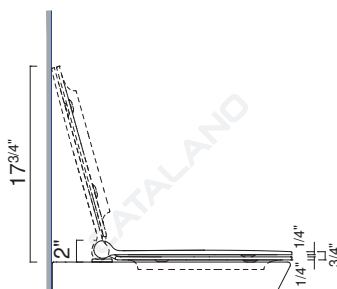

COPRIVASO SOFT-CLOSE PLUS

CATALANO
THE ESSENCE OF CERAMICS

Sedile soft-close plus in resina inalterabile.
Soft-close Seat-cover Plus made of unalterable resin.
WC-Sitz SoftClose plus aus beständigem Harz.

- cod. SCSTPBM
  Bianco Satinato
- cod. SCSTPGS
  Grigio Satinato
- cod. SCSTPAS
  Azzurro Satinato
- cod. SCSTPVS
  Verde Satinato
- cod. SCSTPNE
  Nero lucido

Tutti i diritti sulla presente scheda appartengono a Ceramica Catalano S.p.A. in via esclusiva. È vietata la copia, la pubblicazione, la distribuzione o la riproduzione (anche parziale), se non autorizzata per iscritto.
All rights in the present form belong exclusively to Ceramica Catalano S.p.A. It is strictly forbidden to copy, publish, distribute or reproduce it (including any partial reproduction), without prior written permission.