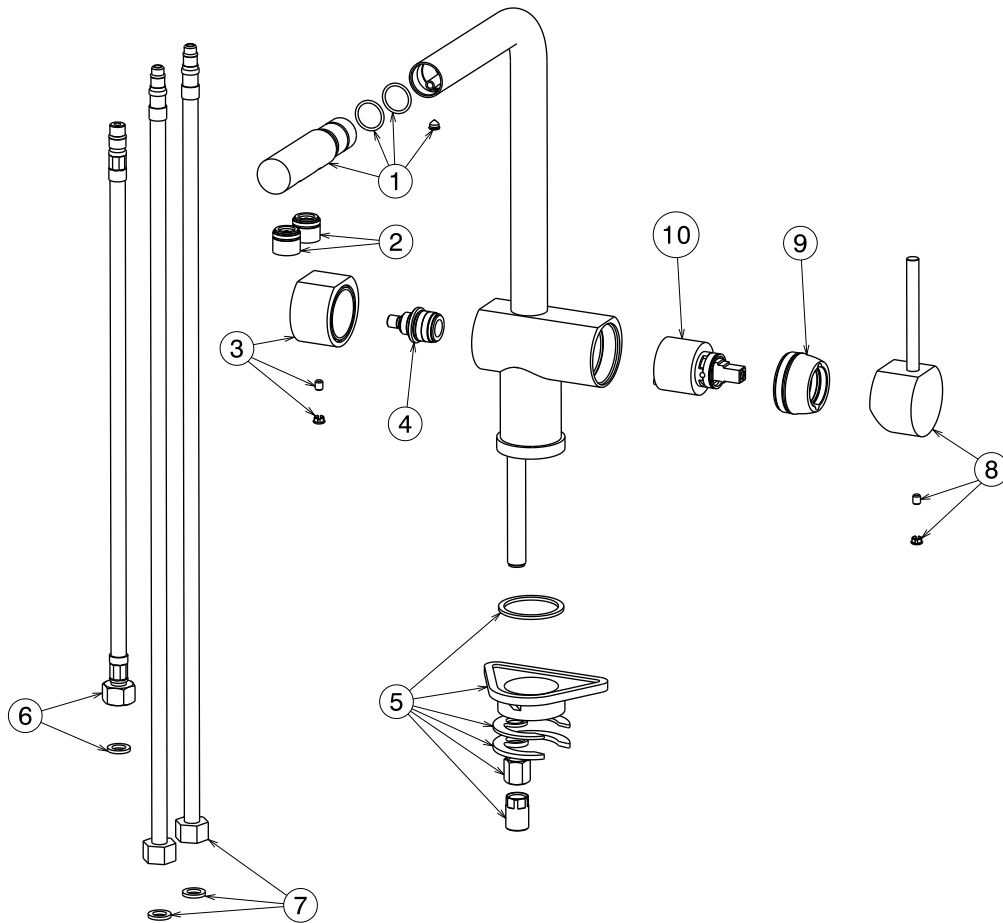

- Cartridge: 25922.00.000

**AVAILABLE FINISHES**

01.014  
 MATT WHITE

21.018  
 CHROME

59.064  
 BRUSHED GUN METAL PVD

M0.077  
 CARBON SATIN -  
 EXCLUSIVE METAL

01.093  
 MATT BLACK

31.028  
 BRUSHED NICKEL

59.067  
 BRUSHED COPPER BRONZE PVD

1	12481
2	96
3	14672
4	11566
5	12323
6	15039
7	18240
8	18357
9	16801
10	25922