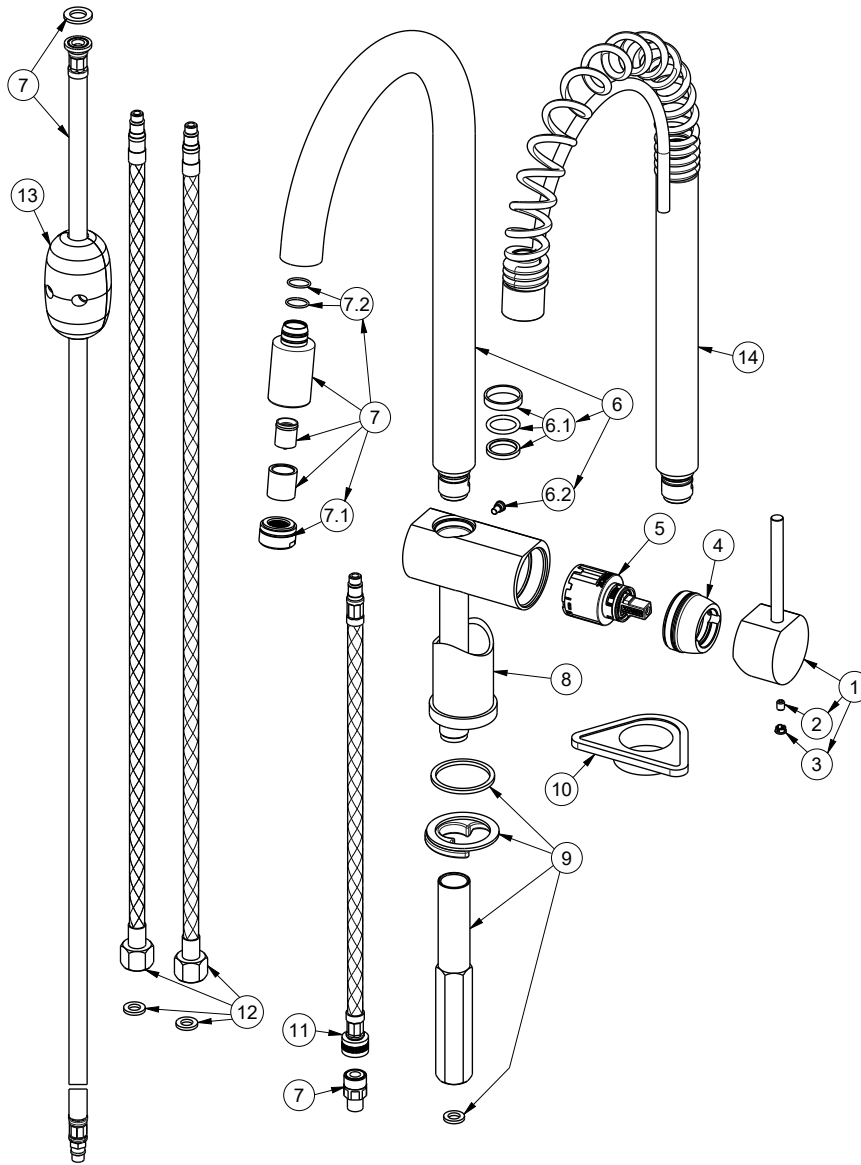

- Cartridge: 25922.00.000

AVAILABLE FINISHES

○ ▶ **01.014**
MATT WHITE

● ▶ **21.018**
CHROME

● ▶ **59.064**
BRUSHED GUN METAL PVD

● ▶ **M0.077**
CARBON SATIN -
EXCLUSIVE METAL

● ▶ **01.093**
MATT BLACK

● ▶ **31.028**
BRUSHED NICKEL

● ▶ **59.067**
BRUSHED COPPER BRONZE PVD

1	18357
2	10698
3	16125
4	16801
5	25922
6	18053
6.1	17923
6.2	12677
7	18056
7.1	98
7.2	17433
8	18302
9	12115
10	11953
11	25716
12	18240
13	11991
14	18054