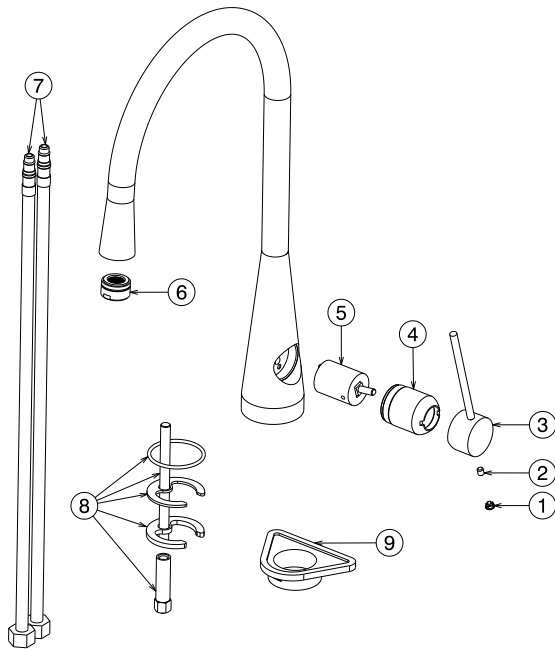

- Cartridge: 19509.00.000

AVAILABLE FINISHES

○ ▶ **01.014**
 MATT WHITE

● ▶ **21.018**
 CHROME

● ▶ **59.064**
 BRUSHED GUN METAL PVD

● ▶ **59.098**
 BRUSHED PALE GOLD PVD

● ▶ **01.093**
 MATT BLACK

● ▶ **31.028**
 BRUSHED NICKEL

● ▶ **59.067**
 BRUSHED COPPER BRONZE PVD

● ▶ **M0.077**
 CARBON SATIN - EXCLUSIVE METAL

1	15652
2	10698
3	22770
4	22601
5	19509
6	50
7	15013
8	12357
9	11953