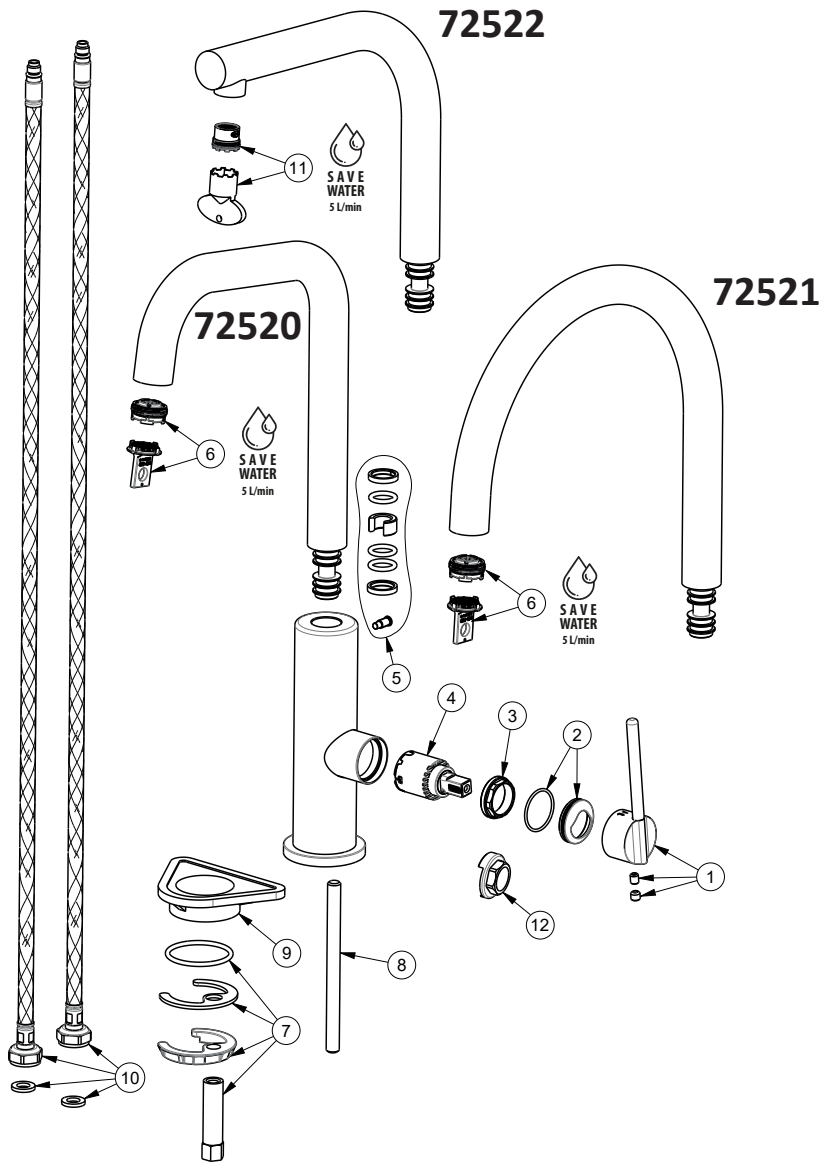

• Cartridge: 25973.00.000

**AVAILABLE FINISHES**

▶ **21.018**  
 CHROME

▶ **31.028**  
 BRUSHED NICKEL

▶ **59.067**  
 BRUSHED COPPER  
 BRONZE PVD

▶ **M0.077**  
 CARBON SATIN -  
 EXCLUSIVE METAL

▶ **01.093**  
 MATT BLACK

▶ **59.064**  
 BRUSHED GUN METAL PVD

▶ **59.098**  
 BRUSHED PALE  
 GOLD PVD

▶ **SO.165**  
 SOFT  
 EUCALYPTUS

▶ **SO.166**  
 SOFT CORTEX

▶ **SO.167**  
 SOFT MAPLE

1	32170
2	32106
3	32107
4	25973
5	32171
6	26883
7	12399
8	13536
9	11953
10	25804
11	26884
12	32118