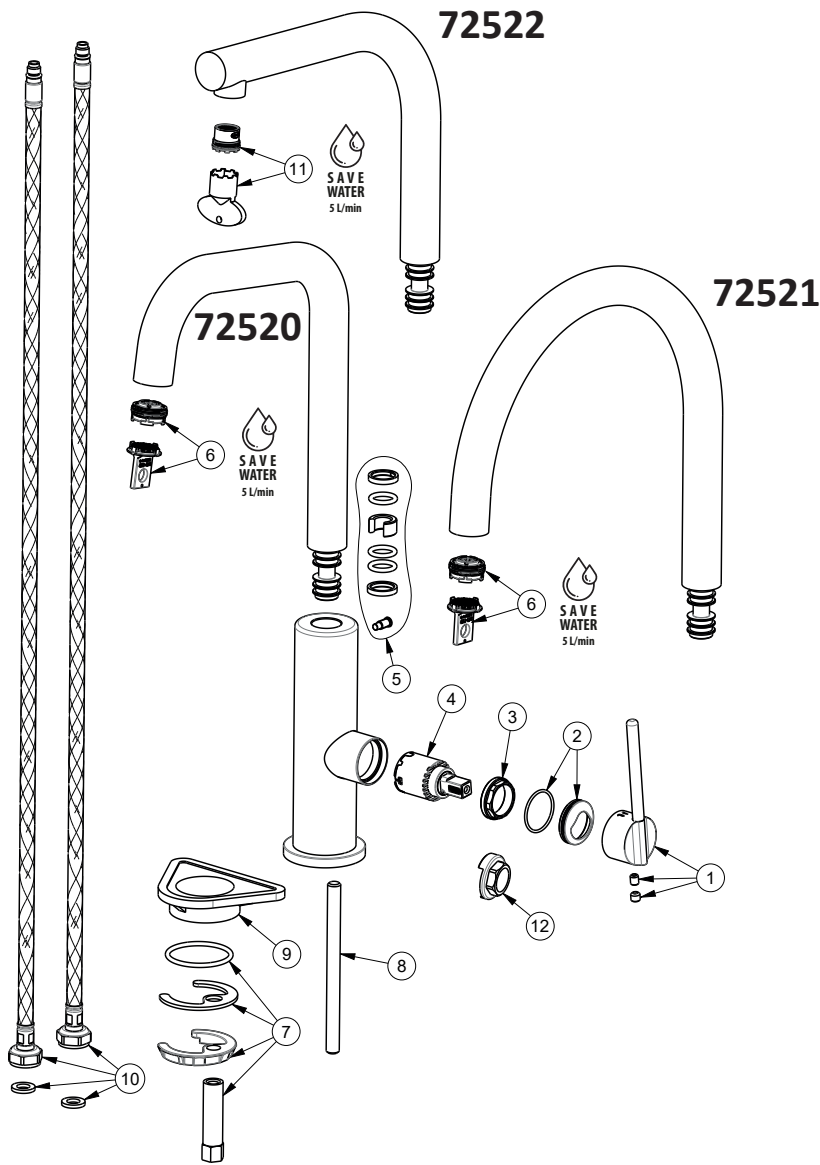

• Cartridge: 25973.00.000

AVAILABLE FINISHES

- | | | | |
|--|--|---|--|
|  21.018
CHROME |  31.028
BRUSHED NICKEL |  59.067
BRUSHED COPPER
BRONZE PVD |  M0.077
CARBON SATIN -
EXCLUSIVE METAL |
|  01.093
MATT BLACK |  59.064
BRUSHED GUN METAL PVD |  59.098
BRUSHED PALE
GOLD PVD | |
|  SO.165
SOFT
EUCALYPTUS |  SO.166
SOFT CORTEX |  SO.167
SOFT MAPLE | |

1	32170
2	32106
3	32107
4	25973
5	32171
6	26883
7	12399
8	13536
9	11953
10	25804
11	26884
12	32118