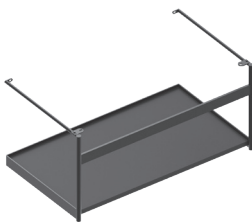

1. **FRAME 80**
   cod. 02 5880 0022
   Matt black metal wall hung frame
   with shelf.

$1490	29¹/₂"x16⁷/₈" h13³/₄"	11