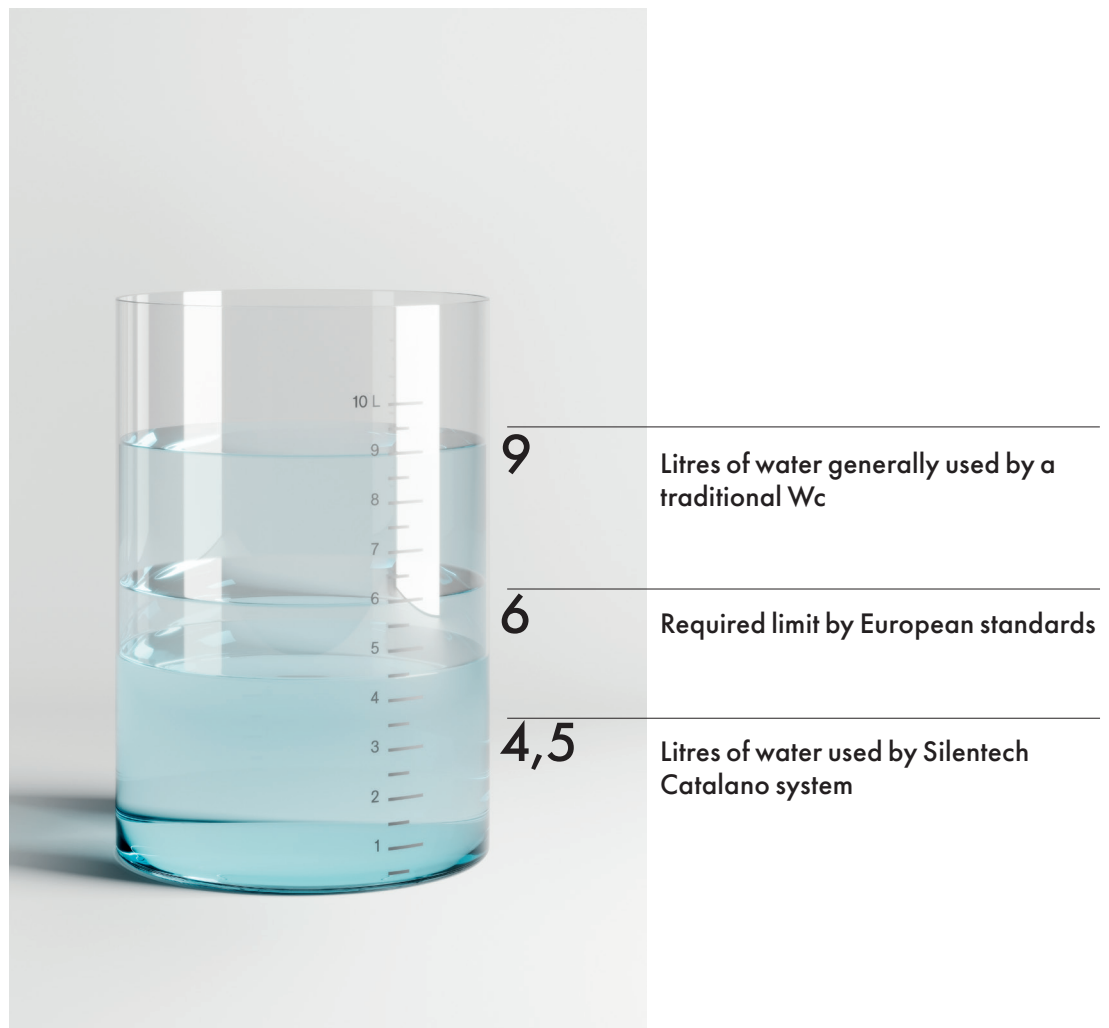

TECHNOLOGICAL SKILLS

Save Water

Save Water

Catalano's flushing systems have been designed to use considerably less water (4.5 litres) than traditional systems which employ twice as much. This important difference translates into significantly lower water consumption, thereby reducing the impact on the water supply and conserving limited water resources.

A fundamental action for environmental sustainability and a policy Catalano adopts every day across its entire production chain.