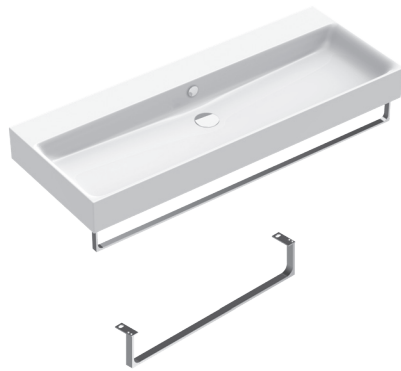

CATALANO PREMIUM

PREMIUM 120 ○ ○ ○ ○ ○

- cod. 02 2120 0001 Glossy white
- cod. 02 2120 0021 Matt white
- cod. 02 2120 0022 Matt black

Wall-hung, sit-on or on cabinet installation.
#2 fixing sets, code 90 5609 0000 included.

cod. 02 6120 0061
Chrome-aluminium towel rail.

List Price	inches	kg	In-Stock
$1870	47¹/₄"x18¹/₂"	35	
$2785	47¹/₄"x18¹/₂"	35	
$2785	47¹/₄"x18¹/₂"	35