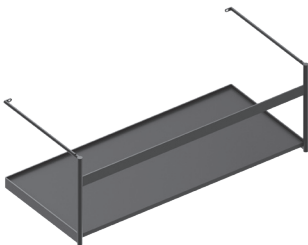

FRAME 100 *

cod. 02 5810 0022

Matt black metal wall hung frame
with shelf.

$1620	37³/₈"x16³/₄" h13³/₄"	13	

To compose the ground frame, add the code

*cod. 02 5801 0022

$285	15³/₄"	1