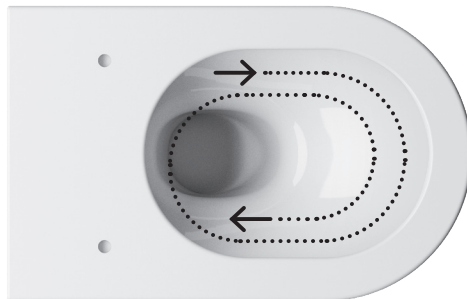

Vortex flushing

More silence