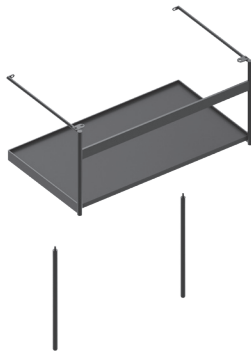

50x37

04 1850 1001 \$1100

CATALANO GREEN

	List Price	inches	kg	In-Stock
NEW GREEN 100 ○ ○ ○ ○ ○ cod. 04 2100 0001 Wall-hung, semi-inset, cabinet and on frame installation. Without overflow. #2 fixing sets, code 90 5609 0000 included.	\$1495	39 ³ / ₈ "x18 ¹ / ₂ "	25	
cod. 01 6100 0061 Chrome aluminium towel rail.	\$460	36 ¹ / ₄ "	1	
FRAME 100* cod. 02 5810 0022 Matt black metal wall hung frame with shelf.	\$1620	37 ³ / ₈ "x16 ⁷ / ₈ " h13 ³ / ₄ "	13	
NEW GREEN 80 ○ ○ ○ ○ ○ cod. 04 2080 0001 Wall-hung, semi-inset, cabinet and on frame installation. Without overflow. Fixing code 90 5609 0000 included.	\$1195	31 ¹ / ₂ "x18 ¹ / ₂ "	20	
cod. 04 6080 0061 Chrome aluminium towel rail.	\$445	28 ³ / ₄ "	1	
FRAME 80* cod. 02 5880 0022 Matt black metal wall hung frame with shelf.	\$1490	29 ¹ / ₂ "x16 ⁷ / ₈ " h13 ³ / ₄ "	11	
To compose the ground frame add the code:				
*cod. 02 5801 0022 Pair of legs in Matt black metal	\$285	h15 ³ / ₄ "	1	