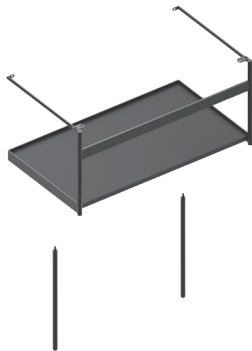

# CATALANO GREEN

	List Price	inches	kg	In-Stock
<b>NEW GREEN 100</b> ○ ○ ○ ○ ○ cod. 04 2100 0001 Wall-hung, semi-inset, cabinet and on frame installation. Without overflow. #2 fixing sets, code 90 5609 0000 included.	\$1495	39 <sup>3</sup> / <sub>8</sub> "x18 <sup>1</sup> / <sub>2</sub> "	25	
cod. 01 6100 0061 Chrome aluminium towel rail.	\$460	36 <sup>1</sup> / <sub>4</sub> "	1	
<b>FRAME 100*</b> cod. 02 5810 0022 Matt black metal wall hung frame with shelf.	\$1620	37 <sup>3</sup> / <sub>8</sub> "x16 <sup>7</sup> / <sub>8</sub> " h13 <sup>3</sup> / <sub>4</sub> "	13	
<b>NEW GREEN 80</b> ○ ○ ○ ○ ○ cod. 04 2080 0001 Wall-hung, semi-inset, cabinet and on frame installation. Without overflow. Fixing code 90 5609 0000 included.	\$1195	31 <sup>1</sup> / <sub>2</sub> "x18 <sup>1</sup> / <sub>2</sub> "	20	
cod. 04 6080 0061 Chrome aluminium towel rail.	\$445	28 <sup>3</sup> / <sub>4</sub> "	1	
<b>FRAME 80*</b> cod. 02 5880 0022 Matt black metal wall hung frame with shelf.	\$1490	29 <sup>1</sup> / <sub>2</sub> "x16 <sup>7</sup> / <sub>8</sub> " h13 <sup>3</sup> / <sub>4</sub> "	11	
To compose the ground frame add the code:				
*cod. 02 5801 0022 Pair of legs in Matt black metal	\$285	h15 <sup>3</sup> / <sub>4</sub> "	1	