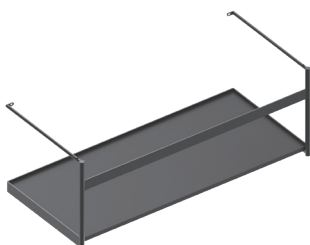

FRAME 100 *

cod. 02 5810 0022

Matt black metal wall hung frame
with shelf.

$1620

37³/₈"x16³/₄" h13³/₄"

13

To compose the ground frame, add the code

*cod. 02 5801 0022

$285

15³/₄"

1