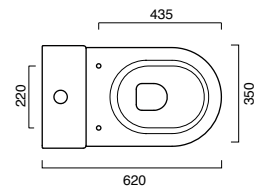

⊕ ENTRATA ACQUA WATER ENTRY WASSERZULAUF