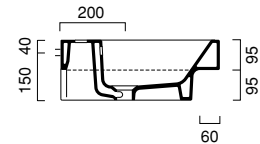

ZERODOMINO

100

ZERODOMINO 100
lavabo | washbasin | waschtisch
cod. 10DO | 10DOB

Lavabo con ampi piani multifunzione simmetrici, installabile sospeso, a semincasso o ad incasso. Predisposto per rubinetteria monoforo, triforo o da parete. È integrabile con un portasciugamani frontale in ottone cromato e con una struttura, terra o sospesa, in alluminio satinato con ripiano in vetro temperato satinato.

Washbasin with wide symmetric counters, for wall-hung, semi inset or inset installation. 0, 1 or 3 tapholes.

Front chrome brass towel-rail is available. The washbasin can be installed on a wall-mounted or floor-standing support frame made in satin aluminium with tempered satin glass shelf.

Waschbecken mit Weiten symmetrische Fläche Multifunktion, Hängend, Halbeinbau oder Einbau installierbar. 1 Hahnloch, 3 Hahnlöcher vorgestochen für Wandarmaturen.

Fronthandtuchhalter aus Messing verchromt und mit Gestell. Stehend oder Hängend, aus Aluminium mit Glasablage ausstattbar.

LARE-LATO

SZ10

ME10

P10N

SIFQ-SIFL

SS11

ST10