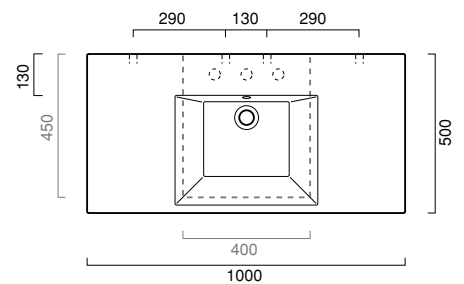

ZERODOMINO

100

ZERODOMINO 100
lavabo | washbasin | waschtisch
cod. 10DO | 10DOB

Lavabo con ampi piani multifunzione simmetrici, installabile sospeso, a semincasso o ad incasso. Predisposto per rubinetteria monoforo, triforo o da parete. È integrabile con un portasciugamani frontale in ottone cromato e con una struttura, terra o sospesa, in alluminio satinato con ripiano in vetro temperato satinato.

Washbasin with wide symmetric counters, for wall-hung, semi inset or inset installation. 0, 1 or 3 tapholes.

Front chrome brass towel-rail is available. The washbasin can be installed on a wall-mounted or floor-standing support frame made in satin aluminium with tempered satin glass shelf.

Waschbecken mit Weiten symmetrische Fläche Multifunktion, Hängend, Halbeinbau oder Einbau installierbar. 1 Hahnloch, 3 Hahnlöcher vorgestochen für Wandarmaturen.

Fronthandtuchhalter aus Messing verchromt und mit Gestell. Stehend oder Hängend, aus Aluminium mit Glasablage ausstattbar.

LARE-LATO

SZ10

ME10

P10N

SIFQ-SIFL

SS11

ST10