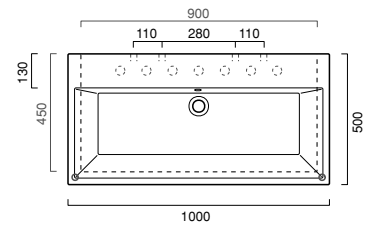

* COLONNA - PEDESTAL - STANDSÄULE 850