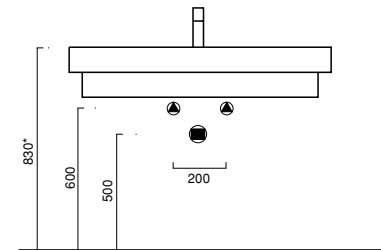

* COLONNA - PEDESTAL - STANDSÄULE 850