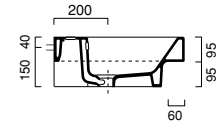

sistema **ZERODOMINO**

75 dx

ZERODOMINO 75 dx
lavabo | washbasin | waschtisch
cod. 7DZE

Lavabo con catino asimmetrico destro, installabile sospeso e a semincasso. Predisposto per rubinetteria monoforo e triforo, e per rubinetteria da parete. È integrabile con un portasciugamani frontale e laterale, entrambi in ottone cromato, con cassetti sottopiano in alluminio, e con una struttura, terra e sospesa, in alluminio con ripiano in vetro.

Washbasin with an asymmetric right sink. It can be installed wall-hung or semi-fitted. It is prearranged to have one-hole, three holes and wall taps. It can be integrated with a frontal and lateral chrome brass towel rails, with aluminium under-counter chests, and with a wall-hung or floor aluminium structure with a glass counter.

Waschtisch mit asymmetrischem Becken rechts, Wandhängend oder Halbeinbau. 3 Hahnlöcher vorgestochen für Standarmaturen, auch mit Wandarmaturen verwendbar. Zusätzliche Ausstattungen: Frontale oder seitliche Handtuchhalter, beide aus Messing verchromt, Schubfächer aus Aluminium und hängendem oder stehendem Unterbaugestell aus Aluminium mit Glasablage.

LARE-LATO

SZ75

ME75

P75N

SIFQ-SIFL

CADO

PLDN

SS75

ST75