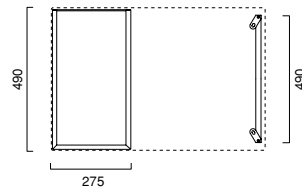

75 dx

ZERODOMINO 75 dx
lavabo | washbasin | waschtisch
cod. 7DZE

ZERODOMINO 75 dx

cassetto in alluminio satinato con guida ad estrazione totale

chest made in satin aluminum

with system allows to extract completely

schubfach aus aluminium gebürstet ganz ausziehbar

Cod. CADO

portasciugamani laterale in ottone cromato

lateral towel rail in chrome brass

handtuchhalter seitlich montiert aus messing verchromt

Cod. PLDN