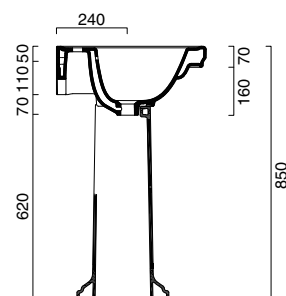

### CANOVA ROYAL 90

lavabo | washbasin | waschtisch  
cod. 190CV00

Lavabo monoforo predisposto per rubinetteria triforo, installabile a sospensione, su colonna, su struttura metallica o su mobile.

Washbasin with one or three tapholes. Suitable for wall-hung, pedestal, on special metal structure, or on base cabinet installation.

- 5M9CRBL Bianco lucido
- 5M9CRNL Nero lucido
- 5M9CRML Marrone lucido

photo  2D dwg

3D dwg